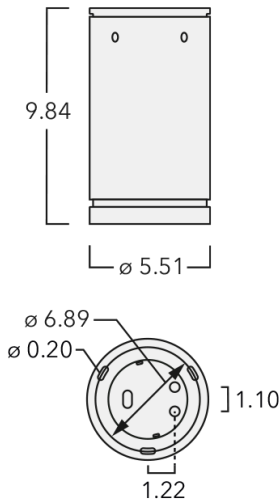

Specifications

Material description

Body	Marine-grade, all aluminium construction
Lens	Safety glass lens
Colors	RAL9004 Black RAL9007 Grey Metallic RAL9016 White RAL8019 Dark Bronze
Gasket	Silicone CCG® Controlled Compression Gasket
Fasteners	PCS Polymer Coated Stainless Steel Hardware
Ingress protection	IP66
Impact resistance	IK07
Corrosion resistance	5CE

Electrical description

Driver / Ballast	Integral EC electronic converter in thermally-separated compartment
Power factor	>0.9

WE-EF LIGHTING USA, LLC

410-D Keystone Drive, 15086 Warrendale, PA 15086 - Phone: +1 724 742 0030

customersupport.usa@we-ef.com - <https://we-ef.com/us>

Subject to technical changes and errors. - Generated on 11/23/2024