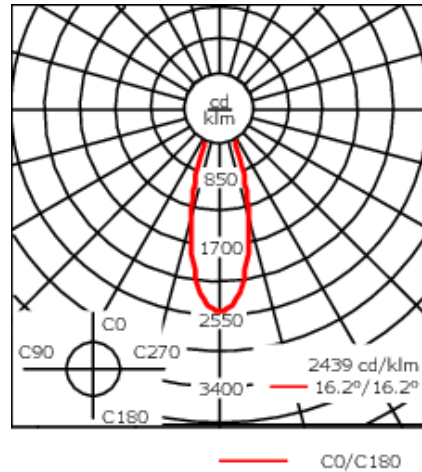

Specifications

Material description

Body	Marine-grade, all aluminium construction
Lens	Safety glass lens
Colors	RAL9004 Black RAL9007 Grey Metallic RAL9016 White RAL8019 Dark Bronze
Gasket	Silicone CCG® Controlled Compression Gasket
Fasteners	PCS Polymer Coated Stainless Steel Hardware
Ingress protection	IP66
Impact resistance	IK07
Corrosion resistance	5CE

Electrical description

Driver / Ballast	Integral EC electronic converter in thermally-separated compartment
Power factor	>0.9

WE-EF LIGHTING USA, LLC

410-D Keystone Drive, 15086 Warrendale, PA 15086 - Phone: +1 724 742 0030

customersupport.usa@we-ef.com - <https://we-ef.com/us>

Subject to technical changes and errors. - Generated on 11/23/2024