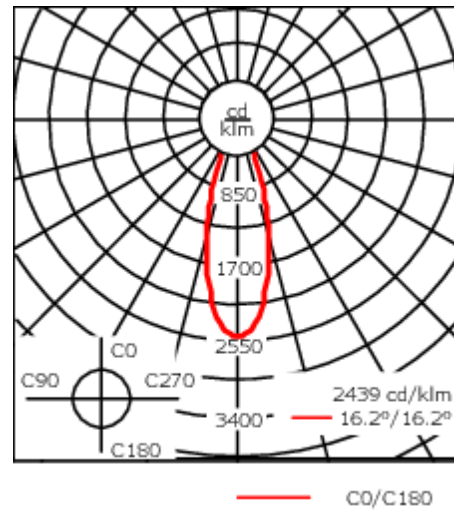

Description

IP66, Class I. Class II on request. IK07. Marine-grade, all aluminium construction. 5CE superior corrosion protection including PCS hardware. Silicone CCG® gasket. Safety glass lens. Two cable entries. Integral EC electronic converter in thermally separated compartment. CAD-optimised optics for superior illumination and glare control. Factory installed LED circuit board. The luminaire is factory-sealed and does not need to be opened during installation.

Other standardised housing lengths, 190 mm and 300 mm available on request.

Optional 2200 K version available. To be specified at time of ordering.

Weight	3.00 kg
Light distribution	symmetric, medium beam [M]
Light source	LED-12/24W / 700 mA - 4000 K
CRI	80
Power supply	EC
LEDs	12
Rated input power	27 W
Nominal Lumen (lm)	
LED Lumen	310
Total Lumen	3720
Tj	85
Rated lumens (lm)	
LED Lumen	275.1
Total Lumen	3301.2
Ta	25