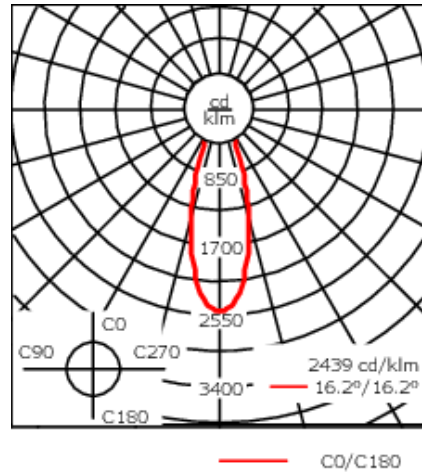

Specifications

Material description

Body	Marine-grade, all aluminium construction
Lens	Safety glass lens
Colors	RAL9004 Black RAL9007 Grey Metallic RAL9016 White RAL8019 Dark Bronze
Gasket	Silicone CCG® Controlled Compression Gasket
Fasteners	PCS Polymer Coated Stainless Steel Hardware
Ingress protection	IP66
Impact resistance	IK07
Corrosion resistance	5CE

Electrical description

Driver / Ballast	Integral EC electronic converter in thermally-separated compartment
Power factor	>0.9

WE-EF LIGHTING USA, LLC

410-D Keystone Drive, 15086 Warrendale, PA 15086 - Phone: +1 724 742 0030
customersupport.usa@we-ef.com - <https://we-ef.com/us>
Subject to technical changes and errors. - Generated on 11/23/2024