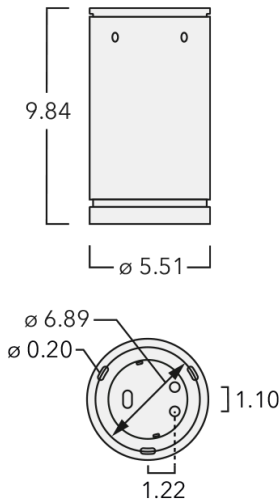

Specifications

Material description

Body	Marine-grade, all aluminium construction
Lens	Safety glass lens
Colors	RAL9004 Black RAL9007 Grey Metallic RAL9016 White RAL8019 Dark Bronze
Gasket	Silicone CCG® Controlled Compression Gasket
Fasteners	PCS Polymer Coated Stainless Steel Hardware
Ingress protection	IP66
Impact resistance	IK07
Corrosion resistance	5CE

Electrical description

Driver / Ballast	Integral EC electronic converter in thermally-separated compartment
Power factor	>0.9

WE-EF LIGHTING USA, LLC

410-D Keystone Drive, 15086 Warrendale, PA 15086 - Phone: +1 724 742 0030
customersupport.usa@we-ef.com - <https://we-ef.com/us>
Subject to technical changes and errors. - Generated on 11/23/2024