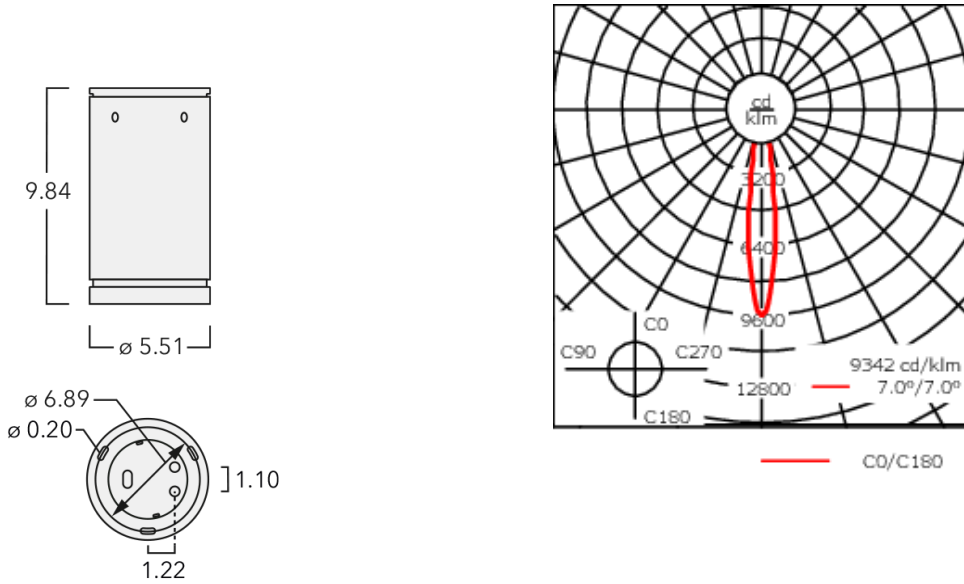

Specifications

Material description

Body	Marine-grade, all aluminium construction
Lens	Safety glass lens
Colors	 RAL9004 Black RAL9007 Grey Metallic RAL9016 White RAL8019 Dark Bronze
Gasket	Silicone CCG® Controlled Compression Gasket
Fasteners	PCS Polymer Coated Stainless Steel Hardware
Ingress protection	IP66
Impact resistance	IK07
Corrosion resistance	5CE

Electrical description

Driver / Ballast	Integral EC electronic converter in thermally-separated compartment
Power factor	>0.9

WE-EF LIGHTING USA, LLC

410-D Keystone Drive, 15086 Warrendale, PA 15086 - Phone: +1 724 742 0030

customersupport.usa@we-ef.com - <https://we-ef.com/us>

Subject to technical changes and errors. - Generated on 11/23/2024