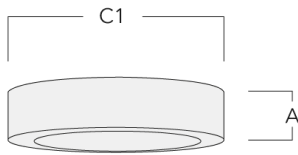

Subject to technical changes and errors. - Generated on 11/23/2024

134-2164

DAC120 LED

we-ef

Mounting Accessories

Adaptor for side conduit entry

Description	Part ID	A	C1
DA12 Adaptor for DAC120/DAS120- PM	134-2108	1.20	5.50