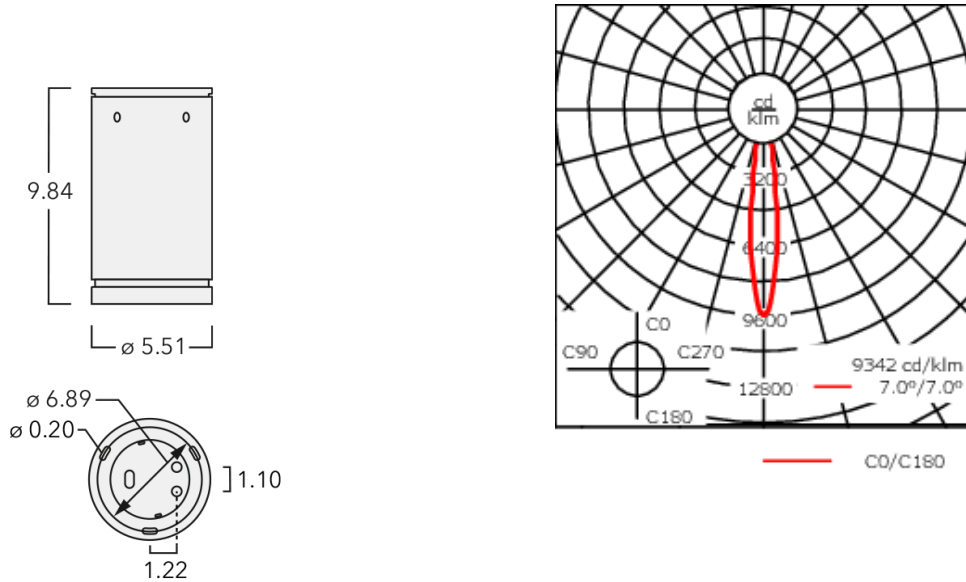

Specifications

Material description

Body	Marine-grade, all aluminium construction
Lens	Safety glass lens
Colors	RAL9004 Black RAL9007 Grey Metallic RAL9016 White RAL8019 Dark Bronze
Gasket	Silicone CCG® Controlled Compression Gasket
Fasteners	PCS Polymer Coated Stainless Steel Hardware
Ingress protection	IP66
Impact resistance	IK07
Corrosion resistance	5CE

Electrical description

Driver / Ballast	Integral EC electronic converter in thermally-separated compartment
Power factor	>0.9

WE-EF LIGHTING USA, LLC

410-D Keystone Drive, 15086 Warrendale, PA 15086 - Phone: +1 724 742 0030
customersupport.usa@we-ef.com - <https://we-ef.com/us>
Subject to technical changes and errors. - Generated on 11/23/2024