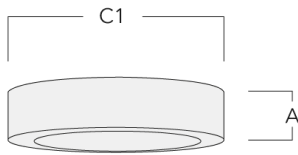

Subject to technical changes and errors. - Generated on 11/23/2024

134-2165

DAC120 LED

we-ef

Mounting Accessories

Adaptor for side conduit entry

| Description | Part ID | A | C1 |
|---------------------------------------|----------|------|------|
| DA12 Adaptor for DAC120/DAS120- PM | 134-2108 | 1.20 | 5.50 |