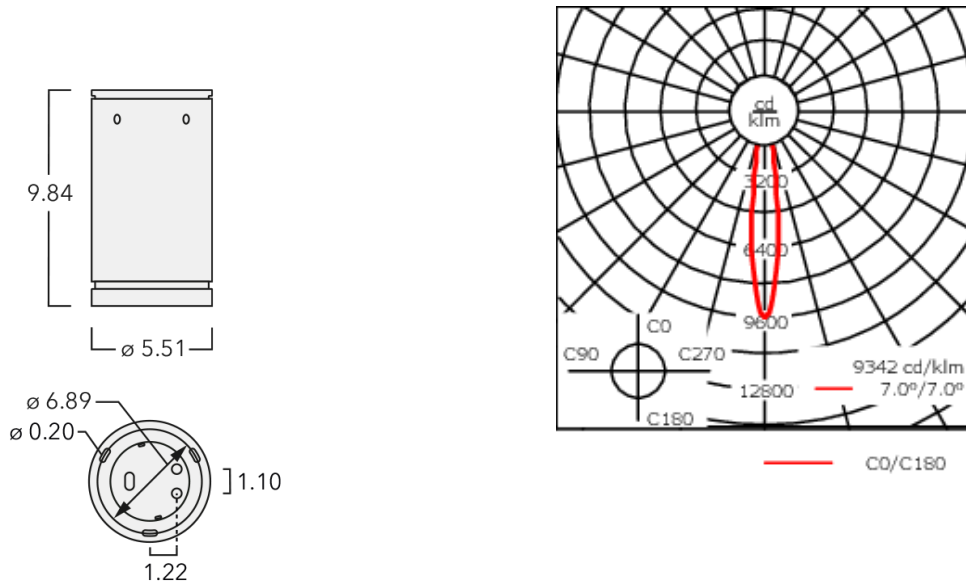

Specifications

Material description

Body	Marine-grade, all aluminium construction
Lens	Safety glass lens
Colors	RAL9004 Black RAL9007 Grey Metallic RAL9016 White RAL8019 Dark Bronze
Gasket	Silicone CCG® Controlled Compression Gasket
Fasteners	PCS Polymer Coated Stainless Steel Hardware
Ingress protection	IP66
Impact resistance	IK07
Corrosion resistance	5CE

Electrical description

Driver / Ballast	Integral EC electronic converter in thermally-separated compartment
Power factor	>0.9

WE-EF LIGHTING USA, LLC

410-D Keystone Drive, 15086 Warrendale, PA 15086 - Phone: +1 724 742 0030

customersupport.usa@we-ef.com - <https://we-ef.com/us>

Subject to technical changes and errors. - Generated on 10/23/2024