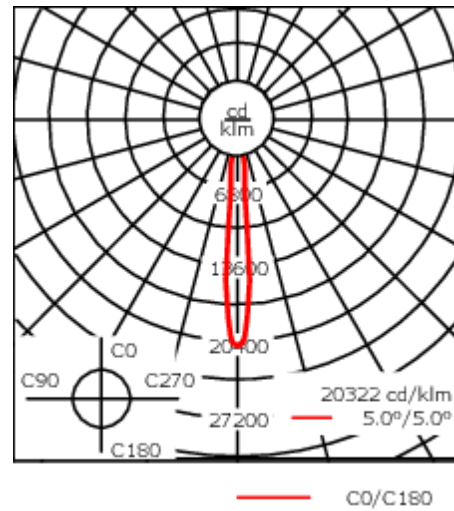

Specifications

Material description

Body	Marine-grade, all aluminium construction
Lens	Safety glass lens
Colours	RAL9004 Signal black RAL9006 White aluminium RAL9007 Grey aluminium RAL7016 Anthracite grey RAL9016 Traffic white
Gasket	Silicone CCG® Controlled Compression Gasket
Fasteners	PCS Polymer Coated Stainless Steel Hardware
Ingress protection	IP66
Impact resistance	IK07
Corrosion resistance	5CE

Electrical description

Power supply	220-240V / 50-60 Hz
Driver / Ballast	Standard. Optional DALI version available. To be specified at time of ordering.
Power factor	>0.9

Additional information

Lifetime	Ta=25° L90B10 > 90000h