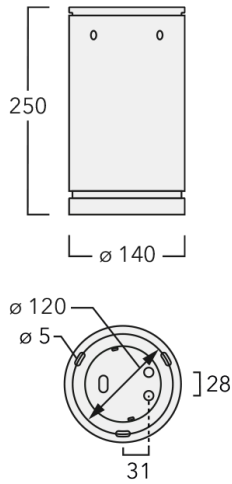

Other standardised housing lengths, 190 mm and 300 mm available on request.

Optional 2200 K version available. To be specified at time of ordering.

| | |
|--------------------|--|
| Weight | 3.00 kg |
| Light distribution | symmetric, very narrow beam, sharp cut-off [EES] |
| Light source | LED-12/24W / 700 mA - 2700 K |
| CRI | 80 |
| Power supply | EC |
| LEDs | 12 |
| Rated input power | 27 W |

Specifications

Material description

| | |
|----------------------|--|
| Body | Marine-grade, all aluminium construction |
| Lens | Safety glass lens |
| Colours | <div style="display: flex; align-items: center;"> <div style="width: 20px; height: 20px; background-color: black; margin-right: 5px;"></div> <div>RAL9004 Signal black</div> </div> <div style="display: flex; align-items: center; margin-top: 5px;"> <div style="width: 20px; height: 20px; background-color: #cccccc; margin-right: 5px;"></div> <div>RAL9006 White aluminium</div> </div> <div style="display: flex; align-items: center; margin-top: 5px;"> <div style="width: 20px; height: 20px; background-color: #808080; margin-right: 5px;"></div> <div>RAL9007 Grey aluminium</div> </div> <div style="display: flex; align-items: center; margin-top: 5px;"> <div style="width: 20px; height: 20px; background-color: #444444; margin-right: 5px;"></div> <div>RAL7016 Anthracite grey</div> </div> <div style="display: flex; align-items: center; margin-top: 5px;"> <div style="width: 20px; height: 20px; background-color: #e0e0e0; margin-right: 5px;"></div> <div>RAL9016 Traffic white</div> </div> |
| Gasket | Silicone CCG® Controlled Compression Gasket |
| Fasteners | PCS Polymer Coated Stainless Steel Hardware |
| Ingress protection | IP66 |
| Impact resistance | IK07 |
| Corrosion resistance | 5CE |