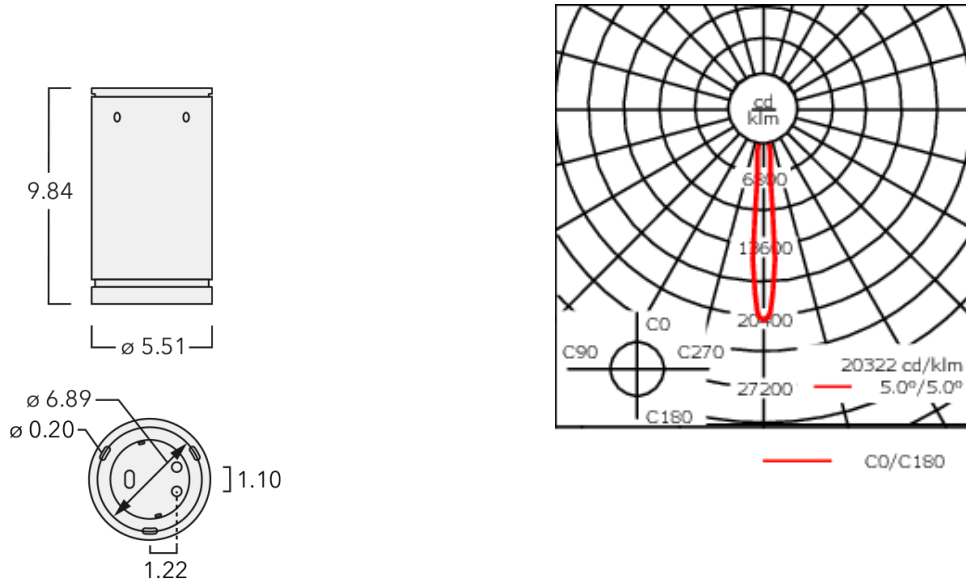

Example: XXX-XXXX - 9004 (Black)
+ XXX-XXXX (Accessory 1)

Weight	3.00 lb
Light distribution	symmetric, very narrow beam, 'sharp cut-off' [VNS]
Light source	LED-12/24W / 700 mA - 2700 K
CRI	80
Power supply	electronic gear
LEDs	12
Rated input power	27 W

Nominal Lumen (lm)

LED Lumen	270
Total Lumen	3240
Tj	85

Rated lumens (lm)

LED Lumen	245.6
Total Lumen	2947.4
Ta	25

WE-EF LIGHTING USA, LLC

410-D Keystone Drive, 15086 Warrendale, PA 15086 - Phone: +1 724 742 0030
customersupport.usa@we-ef.com - <https://we-ef.com/us>
Subject to technical changes and errors. - Generated on 11/23/2024