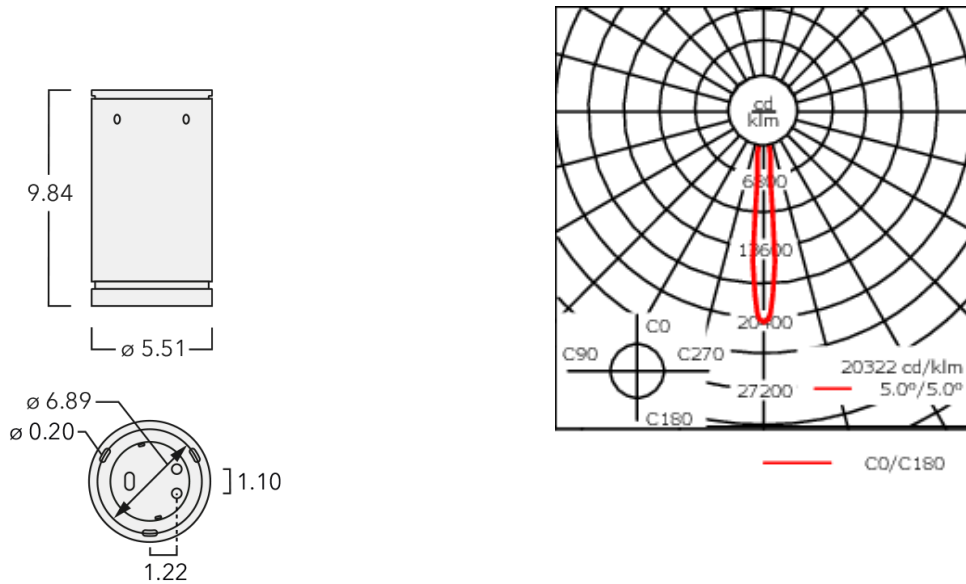

Example: XXX-XXXX - 9004 (Black)
+ XXX-XXXX (Accessory 1)

Weight	3.00 lb
Light distribution	symmetric, very narrow beam, 'sharp cut-off' [VNS]
Light source	LED-12/24W / 700 mA - 2700 K
CRI	80
Power supply	electronic gear
LEDs	12
Rated input power	27 W

Nominal Lumen (lm)

LED Lumen	270
Total Lumen	3240
Tj	85

Delivered lumens (lm)

LED Lumen	245.6
Total Lumen	2947.4
Ta	25

WE-EF LIGHTING USA, LLC

410-D Keystone Drive, 15086 Warrendale, PA 15086 - Phone: +1 724 742 0030
customersupport.usa@we-ef.com - <https://we-ef.com/us>
Subject to technical changes and errors. - Generated on 07/02/2025