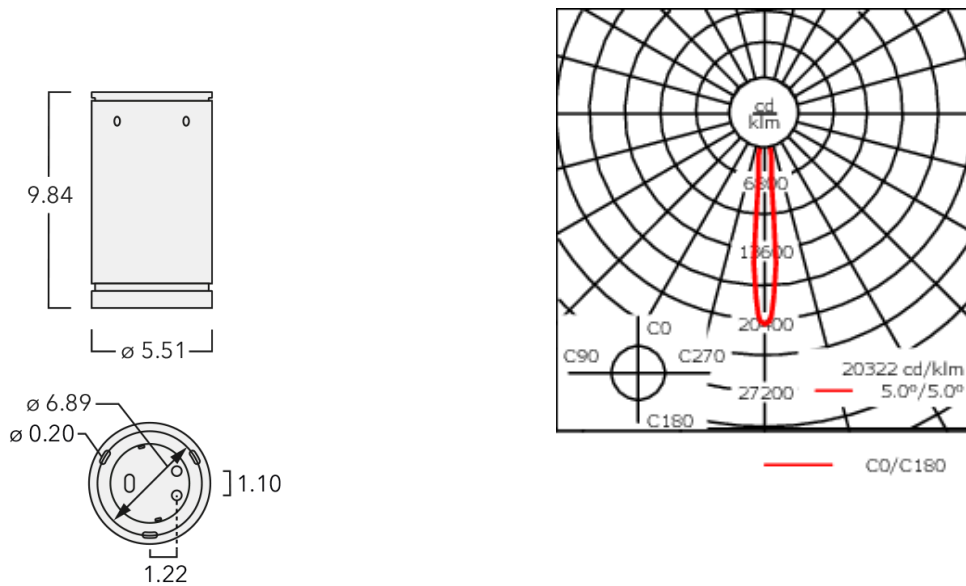

Specifications

Material description

Body	Marine-grade, all aluminium construction
Lens	Safety glass lens
Colors	RAL9004 Black RAL9007 Grey Metallic RAL9016 White RAL8019 Dark Bronze
Gasket	Silicone CCG® Controlled Compression Gasket
Fasteners	PCS Polymer Coated Stainless Steel Hardware
Ingress protection	IP66
Impact resistance	IK07
Corrosion resistance	5CE

Electrical description

Driver / Ballast	Integral EC electronic converter in thermally-separated compartment
Power factor	>0.9

WE-EF LIGHTING USA, LLC

410-D Keystone Drive, 15086 Warrendale, PA 15086 - Phone: +1 724 742 0030

customersupport.usa@we-ef.com - <https://we-ef.com/us>

Subject to technical changes and errors. - Generated on 10/23/2024