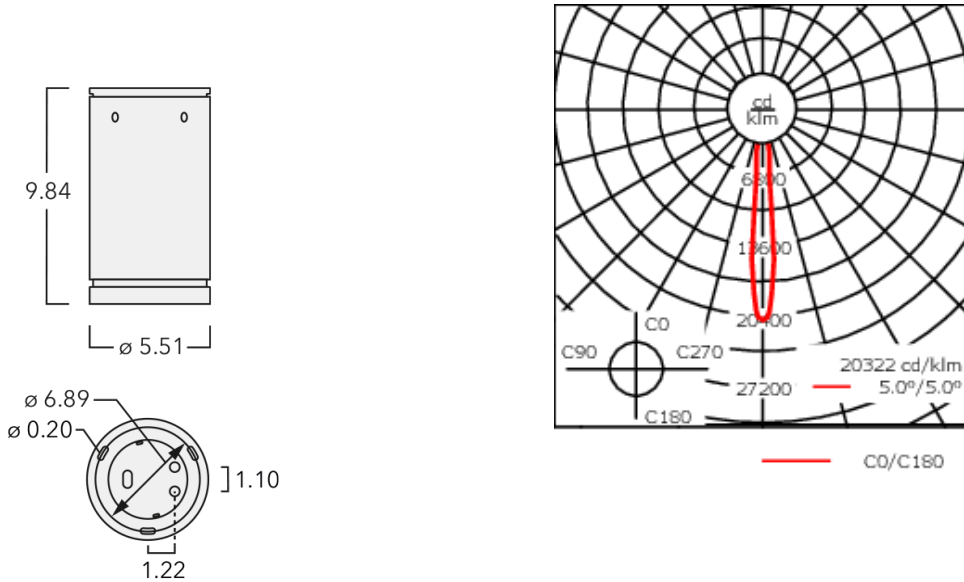

Specifications

Material description

Body	Marine-grade, all aluminium construction
Lens	Safety glass lens
Colors	RAL9004 Black RAL9007 Grey Metallic RAL9016 White RAL8019 Dark Bronze
Gasket	Silicone CCG® Controlled Compression Gasket
Fasteners	PCS Polymer Coated Stainless Steel Hardware
Ingress protection	IP66
Impact resistance	IK07
Corrosion resistance	5CE

Electrical description

Driver / Ballast	Integral EC electronic converter in thermally-separated compartment
Power factor	>0.9

WE-EF LIGHTING USA, LLC

410-D Keystone Drive, 15086 Warrendale, PA 15086 - Phone: +1 724 742 0030

customersupport.usa@we-ef.com - <https://we-ef.com/us>

Subject to technical changes and errors. - Generated on 10/23/2024