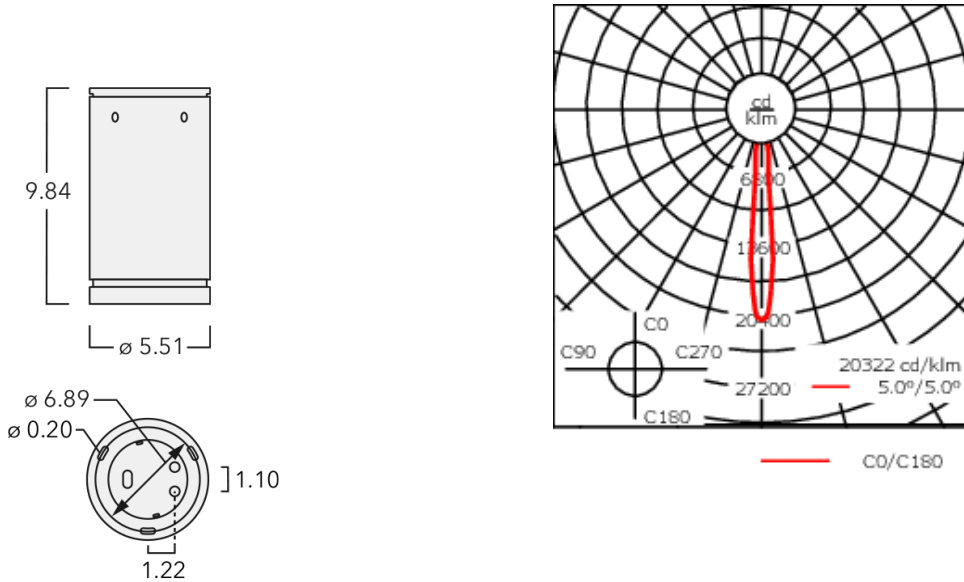

Example: XXX-XXXX - 9004 (Black)
+ XXX-XXXX (Accessory 1)

Weight	3.00 lb
Light distribution	symmetric, very narrow beam, 'sharp cut-off' [VNS]
Light source	LED-12/24W / 700 mA - 3000 K
CRI	80
Power supply	electronic gear
LEDs	12
Rated input power	27 W

Nominal Lumen (lm)

LED Lumen	290
Total Lumen	3480
Tj	85

Rated lumens (lm)

LED Lumen	263.8
Total Lumen	3165.7
Ta	25

WE-EF LIGHTING USA, LLC

410-D Keystone Drive, 15086 Warrendale, PA 15086 - Phone: +1 724 742 0030
customersupport.usa@we-ef.com - <https://we-ef.com/us>
Subject to technical changes and errors. - Generated on 11/23/2024