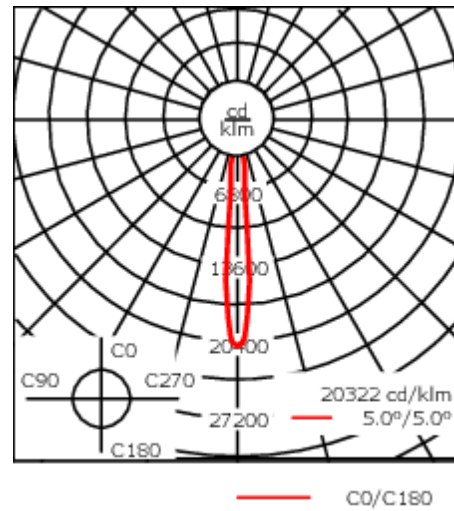

Other standardised housing lengths, 190 mm and 300 mm available on request.

Optional 2200 K version available. To be specified at time of ordering.

Weight	3.00 kg
Light distribution	symmetric, very narrow beam, sharp cut-off [EES]
Light source	LED-12/24W / 700 mA - 4000 K
CRI	80
Power supply	EC
LEDs	12
Rated input power	27 W
<b>Nominal Lumen (lm)</b>	
LED Lumen	310
Total Lumen	3720
T <sub>j</sub>	85
<b>Rated lumens (lm)</b>	
LED Lumen	282
Total Lumen	3384
T <sub>a</sub>	25