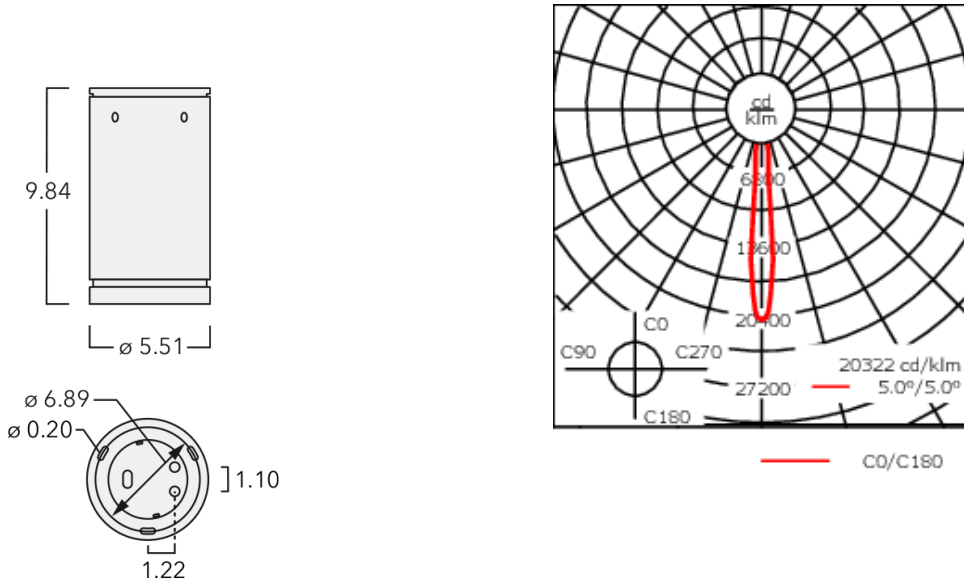

Example: XXX-XXXX - 9004 (Black)
+ XXX-XXXX (Accessory 1)

Weight	3.00 lb
Light distribution	symmetric, very narrow beam, 'sharp cut-off' [VNS]
Light source	LED-12/24W / 700 mA - 4000 K
CRI	80
Power supply	electronic gear
LEDs	12
Rated input power	27 W

Nominal Lumen (lm)

LED Lumen	310
Total Lumen	3720
Tj	85

Rated lumens (lm)

LED Lumen	282
Total Lumen	3384
Ta	25

WE-EF LIGHTING USA, LLC

410-D Keystone Drive, 15086 Warrendale, PA 15086 - Phone: +1 724 742 0030
customersupport.usa@we-ef.com - <https://we-ef.com/us>
Subject to technical changes and errors. - Generated on 11/23/2024