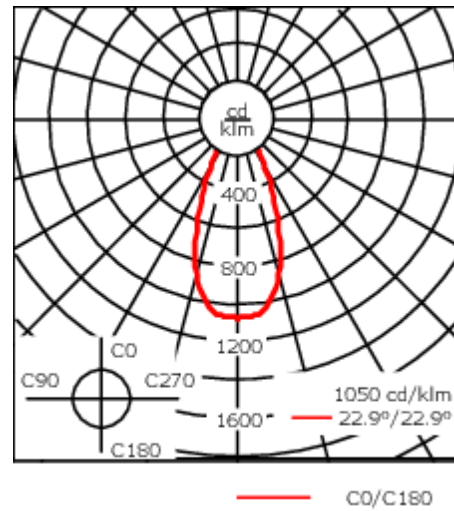

Description

IP66, Class I. Class II on request. IK07. Marine-grade, all aluminium construction. 5CE superior corrosion protection including PCS hardware. Silicone CCG® gasket. Safety glass lens. Two cable entries. Ceiling mount through canopy. Cable suspension 0.5 - 1.5 m. To be specified at time at ordering. Integral EC electronic converter in thermally separated compartment. CAD-optimised optics for superior illumination and glare control. Factory installed LED circuit board. The luminaire is factory-sealed and does not need to be opened during installation.

Other standardised housing lengths available on request.

Optional 2200 K version available. To be specified at time of ordering.

Weight	3.60 kg
Light distribution	symmetric, wide beam [B]
Light source	LED-12/24W / 700 mA - 2700 K
CRI	80
Power supply	EC
LEDs	12
Rated input power	27 W
Nominal Lumen (lm)	
LED Lumen	270
Total Lumen	3240
Tj	85
Rated lumens (lm)	
LED Lumen	198.5
Total Lumen	2382.4
Ta	25