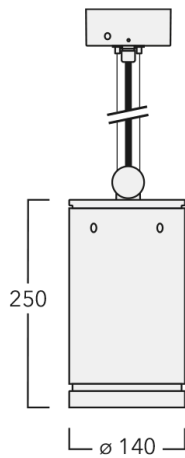

Description

IP66, Class I. Class II on request. IK07. Marine-grade, all aluminium construction. 5CE superior corrosion protection including PCS hardware. Silicone CCG® gasket. Safety glass lens. Two cable entries. Ceiling mount through canopy. Cable suspension 0.5 - 1.5 m. To be specified at time at ordering. Integral EC electronic converter in thermally separated compartment. CAD-optimised optics for superior illumination and glare control. Factory installed LED circuit board. The luminaire is factory-sealed and does not need to be opened during installation.

Other standardised housing lengths available on request.

Optional 2200 K version available. To be specified at time of ordering.

Weight	3.60 kg
Light distribution	symmetric, wide beam [B]
Light source	LED-12/24W / 700 mA - 2700 K
CRI	80
Power supply	EC
LEDs	12
Rated input power	27 W
Nominal Lumen (lm)	
LED Lumen	270
Total Lumen	3240
Tj	85
Rated lumens (lm)	
LED Lumen	198.5
Total Lumen	2382.4
Ta	25