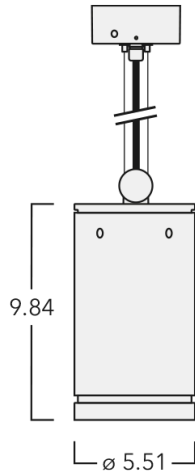

134-2209

we-ef

DAS120-PM LED PENDANT MOUNT

Specifications

Material description

Body	Marine-grade, all aluminium construction
Lens	Safety glass lens
Colors	RAL9004 Black RAL9007 Grey Metallic RAL9016 White RAL8019 Dark Bronze
Gasket	Silicone CCG® Controlled Compression Gasket
Fasteners	PCS Polymer Coated Stainless Steel Hardware
Ingress protection	IP66
Impact resistance	IK07
Corrosion resistance	5CE

Electrical description

Driver / Ballast	Integral EC electronic converter in thermally-separated compartment
Power factor	>0.9

WE-EF LIGHTING USA, LLC

410-D Keystone Drive, 15086 Warrendale, PA 15086 - Phone: +1 724 742 0030
customersupport.usa@we-ef.com - <https://we-ef.com/us>
Subject to technical changes and errors. - Generated on 01/18/2025