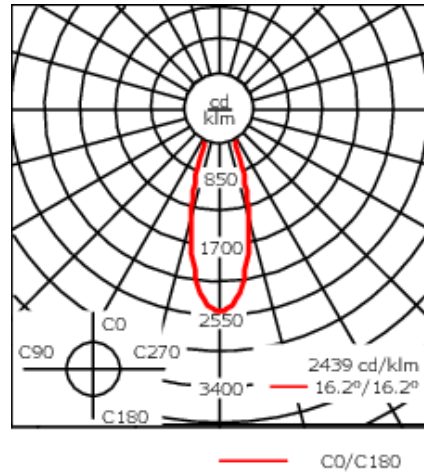

134-2209

we-ef

DAS120-PM LED PENDANT MOUNT

Specifications

Material description

Body	Marine-grade, all aluminium construction
Lens	Safety glass lens
Colors	RAL9004 Black RAL9007 Grey Metallic RAL9016 White RAL8019 Dark Bronze
Gasket	Silicone CCG® Controlled Compression Gasket
Fasteners	PCS Polymer Coated Stainless Steel Hardware
Ingress protection	IP66
Impact resistance	IK07
Corrosion resistance	5CE

Electrical description

Driver / Ballast	Integral EC electronic converter in thermally-separated compartment
Power factor	>0.9

WE-EF LIGHTING USA, LLC

410-D Keystone Drive, 15086 Warrendale, PA 15086 - Phone: +1 724 742 0030
customersupport.usa@we-ef.com - <https://we-ef.com/us>
Subject to technical changes and errors. - Generated on 01/18/2025