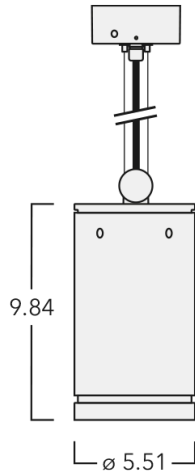

134-2212

we-ef

DAS120-PM LED PENDANT MOUNT

Specifications

Material description

Body	Marine-grade, all aluminium construction
Lens	Safety glass lens
Colors	RAL9004 Black RAL9007 Grey Metallic RAL9016 White RAL8019 Dark Bronze
Gasket	Silicone CCG® Controlled Compression Gasket
Fasteners	PCS Polymer Coated Stainless Steel Hardware
Ingress protection	IP66
Impact resistance	IK07
Corrosion resistance	5CE

Electrical description

Driver / Ballast	Integral EC electronic converter in thermally-separated compartment
Power factor	>0.9

WE-EF LIGHTING USA, LLC

410-D Keystone Drive, 15086 Warrendale, PA 15086 - Phone: +1 724 742 0030
customersupport.usa@we-ef.com - <https://we-ef.com/us>
Subject to technical changes and errors. - Generated on 01/18/2025