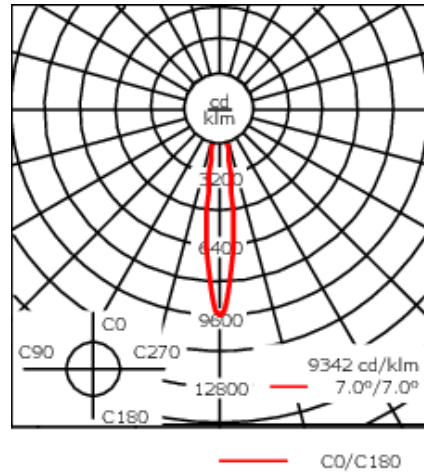

134-2212

we-ef

DAS120-PM LED PENDANT MOUNT

Specifications

Material description

Body	Marine-grade, all aluminium construction
Lens	Safety glass lens
Colors	RAL9004 Black RAL9007 Grey Metallic RAL9016 White RAL8019 Dark Bronze
Gasket	Silicone CCG® Controlled Compression Gasket
Fasteners	PCS Polymer Coated Stainless Steel Hardware
Ingress protection	IP66
Impact resistance	IK07
Corrosion resistance	5CE

Electrical description

Driver / Ballast	Integral EC electronic converter in thermally-separated compartment
Power factor	>0.9

WE-EF LIGHTING USA, LLC

410-D Keystone Drive, 15086 Warrendale, PA 15086 - Phone: +1 724 742 0030
customersupport.usa@we-ef.com - <https://we-ef.com/us>
Subject to technical changes and errors. - Generated on 01/18/2025