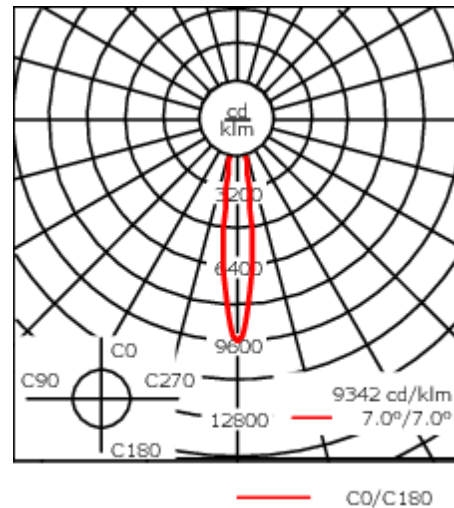

Specifications

Material description

Body	Marine-grade, all aluminium construction
Lens	Safety glass lens
Colours	RAL9004 Signal black RAL9006 White aluminium RAL9007 Grey aluminium RAL7016 Anthracite grey RAL9016 Traffic white
Gasket	Silicone CCG® Controlled Compression Gasket
Fasteners	PCS Polymer Coated Stainless Steel Hardware
Ingress protection	IP66
Impact resistance	IK07
Corrosion resistance	5CE

Electrical description

Power supply	220-240V / 50-60 Hz
Driver / Ballast	Standard. DALI on request
Power factor	>0.9
Surge protection	1/2 kV (optional SP10)

WE-EF LEUCHTEN GmbH

Töpinger Straße 16, 29646 Bispingen, Germany - Phone: +49 5194 909-0
info@we-ef.com - <https://we-ef.com>

Subject to technical changes and errors. - Generated on 24/11/2024