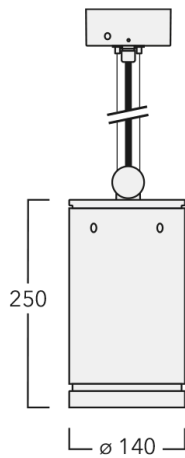

Specifications

Material description

Body	Marine-grade, all aluminium construction
Lens	Safety glass lens
Colours	RAL9004 Signal black RAL9006 White aluminium RAL9007 Grey aluminium RAL7016 Anthracite grey RAL9016 Traffic white
Gasket	Silicone CCG® Controlled Compression Gasket
Fasteners	PCS Polymer Coated Stainless Steel Hardware
Ingress protection	IP66
Impact resistance	IK07
Corrosion resistance	5CE

Electrical description

Power supply	220-240V / 50-60 Hz
Driver / Ballast	Standard. DALI on request
Power factor	>0.9
Surge protection	1/2 kV (optional SP10)

WE-EF LEUCHTEN GmbH

Töpinger Straße 16, 29646 Bispingen, Germany - Phone: +49 5194 909-0
info@we-ef.com - <https://we-ef.com>

Subject to technical changes and errors. - Generated on 24/11/2024