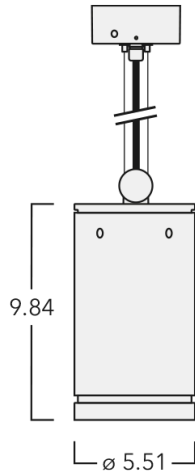

134-2213

we-ef

DAS120-PM LED PENDANT MOUNT

Specifications

Material description

Body	Marine-grade, all aluminium construction
Lens	Safety glass lens
Colors	RAL9004 Black RAL9007 Grey Metallic RAL9016 White RAL8019 Dark Bronze
Gasket	Silicone CCG® Controlled Compression Gasket
Fasteners	PCS Polymer Coated Stainless Steel Hardware
Ingress protection	IP66
Impact resistance	IK07
Corrosion resistance	5CE

Electrical description

Driver / Ballast	Integral EC electronic converter in thermally-separated compartment
Power factor	>0.9

WE-EF LIGHTING USA, LLC

410-D Keystone Drive, 15086 Warrendale, PA 15086 - Phone: +1 724 742 0030
customersupport.usa@we-ef.com - <https://we-ef.com/us>
Subject to technical changes and errors. - Generated on 01/18/2025