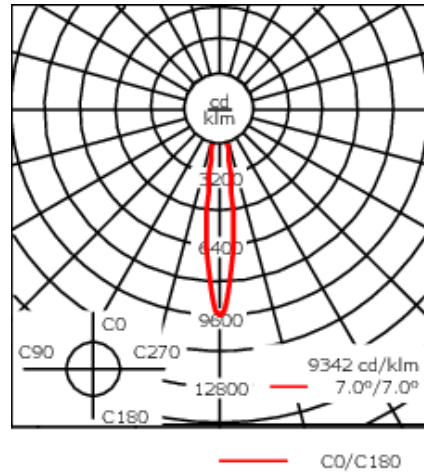

134-2213

we-ef

DAS120-PM LED PENDANT MOUNT

Specifications

Material description

Body	Marine-grade, all aluminium construction
Lens	Safety glass lens
Colors	RAL9004 Black RAL9007 Grey Metallic RAL9016 White RAL8019 Dark Bronze
Gasket	Silicone CCG® Controlled Compression Gasket
Fasteners	PCS Polymer Coated Stainless Steel Hardware
Ingress protection	IP66
Impact resistance	IK07
Corrosion resistance	5CE

Electrical description

Driver / Ballast	Integral EC electronic converter in thermally-separated compartment
Power factor	>0.9

WE-EF LIGHTING USA, LLC

410-D Keystone Drive, 15086 Warrendale, PA 15086 - Phone: +1 724 742 0030
customersupport.usa@we-ef.com - <https://we-ef.com/us>
Subject to technical changes and errors. - Generated on 01/18/2025