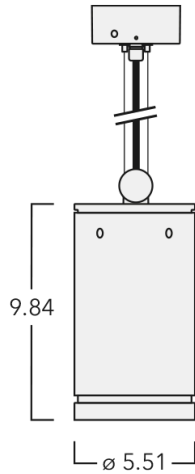

134-2215

we-ef

DAS120-PM LED PENDANT MOUNT

Specifications

Material description

Body	Marine-grade, all aluminium construction
Lens	Safety glass lens
Colors	RAL9004 Black RAL9007 Grey Metallic RAL9016 White RAL8019 Dark Bronze
Gasket	Silicone CCG® Controlled Compression Gasket
Fasteners	PCS Polymer Coated Stainless Steel Hardware
Ingress protection	IP66
Impact resistance	IK07
Corrosion resistance	5CE

Electrical description

Driver / Ballast	Integral EC electronic converter in thermally-separated compartment
Power factor	>0.9

WE-EF LIGHTING USA, LLC

410-D Keystone Drive, 15086 Warrendale, PA 15086 - Phone: +1 724 742 0030

customersupport.usa@we-ef.com - <https://we-ef.com/us>

Subject to technical changes and errors. - Generated on 01/18/2025