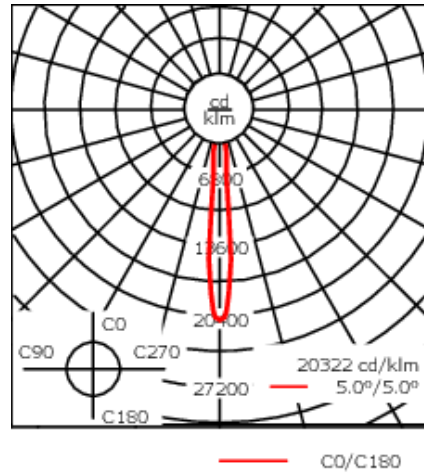

134-2215

we-ef

DAS120-PM LED PENDANT MOUNT

Specifications

Material description

Body	Marine-grade, all aluminium construction
Lens	Safety glass lens
Colors	RAL9004 Black RAL9007 Grey Metallic RAL9016 White RAL8019 Dark Bronze
Gasket	Silicone CCG® Controlled Compression Gasket
Fasteners	PCS Polymer Coated Stainless Steel Hardware
Ingress protection	IP66
Impact resistance	IK07
Corrosion resistance	5CE

Electrical description

Driver / Ballast	Integral EC electronic converter in thermally-separated compartment
Power factor	>0.9

WE-EF LIGHTING USA, LLC

410-D Keystone Drive, 15086 Warrendale, PA 15086 - Phone: +1 724 742 0030

customersupport.usa@we-ef.com - <https://we-ef.com/us>

Subject to technical changes and errors. - Generated on 01/18/2025