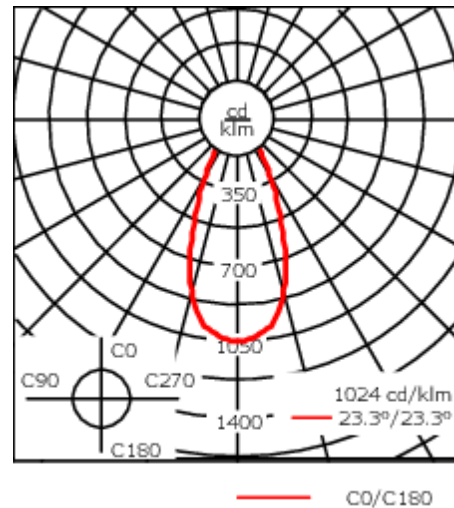

Other standardised housing lengths, 190 mm and 250 mm available on request.

Optional 2200 K version available. To be specified at time of ordering.

Weight	5.50 kg
Light distribution	symmetric, wide beam [B]
Light source	LED-24/48W / 700 mA - 3000 K
CRI	80
Power supply	EC
LEDs	24
Rated input power	54 W

Nominal Lumen (lm)

LED Lumen	290
Total Lumen	6960
Tj	85

Rated lumens (lm)

LED Lumen	220
Total Lumen	5280.3
Ta	25

134-2247**DAC140 LED****we-ef**

Specifications

Material description

Body	Marine-grade, all aluminium construction
Lens	Safety glass lens
Colours	<div style="display: flex; align-items: center;"> <div style="width: 20px; height: 10px; background-color: black; margin-right: 5px;"></div> <div>RAL9004 Signal black</div> </div> <div style="display: flex; align-items: center; margin-top: 5px;"> <div style="width: 20px; height: 10px; background-color: #cccccc; margin-right: 5px;"></div> <div>RAL9006 White aluminium</div> </div> <div style="display: flex; align-items: center; margin-top: 5px;"> <div style="width: 20px; height: 10px; background-color: #808080; margin-right: 5px;"></div> <div>RAL9007 Grey aluminium</div> </div> <div style="display: flex; align-items: center; margin-top: 5px;"> <div style="width: 20px; height: 10px; background-color: #333333; margin-right: 5px;"></div> <div>RAL7016 Anthracite grey</div> </div> <div style="display: flex; align-items: center; margin-top: 5px;"> <div style="width: 20px; height: 10px; background-color: #e0e0e0; margin-right: 5px;"></div> <div>RAL9016 Traffic white</div> </div>
Gasket	Silicone CCG® Controlled Compression Gasket
Fasteners	PCS Polymer Coated Stainless Steel Hardware
Ingress protection	IP66
Impact resistance	IK07
Corrosion resistance	5CE