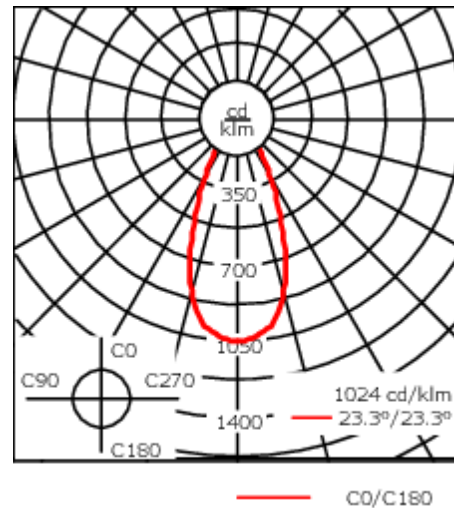

Specifications

Material description

Body	Marine-grade, all aluminium construction
Lens	Safety glass lens
Colours	RAL9004 Signal black RAL9006 White aluminium RAL9007 Grey aluminium RAL7016 Anthracite grey RAL9016 Traffic white
Gasket	Silicone CCG® Controlled Compression Gasket
Fasteners	PCS Polymer Coated Stainless Steel Hardware
Ingress protection	IP66
Impact resistance	IK07
Corrosion resistance	5CE

Electrical description

Power supply	220-240V / 50-60 Hz
Driver / Ballast	Standard. Optional DALI version available. To be specified at time of ordering.
Power factor	> 0.9

Additional information

Lifetime	Ta=25° L90B10 > 90000h

WE-EF LEUCHTEN GmbH

Töpinger Straße 16, 29646 Bispingen, Germany - Phone: +49 5194 909-0

info@we-ef.com - <https://we-ef.com>

Subject to technical changes and errors. - Generated on 23/11/2024