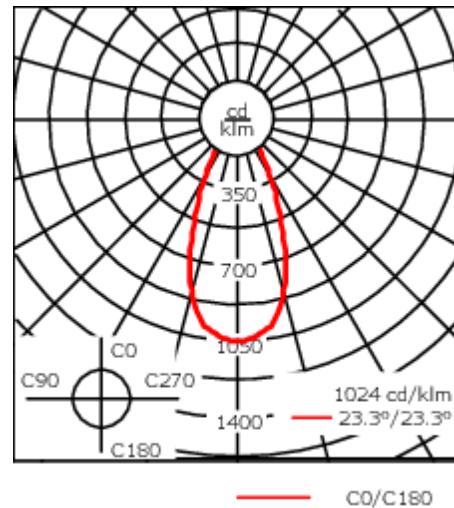

134-2248

DAC140 LED

we-ef

Specifications

Material description

Body	Marine-grade, all aluminium construction
Lens	Safety glass lens
Colours	RAL9004 Signal black RAL9006 White aluminium RAL9007 Grey aluminium RAL7016 Anthracite grey RAL9016 Traffic white
Gasket	Silicone CCG® Controlled Compression Gasket
Fasteners	PCS Polymer Coated Stainless Steel Hardware
Ingress protection	IP66
Impact resistance	IK07
Corrosion resistance	5CE

Electrical description

Power supply	220-240V / 50-60 Hz
Driver / Ballast	Standard. Optional DALI version available. To be specified at time of ordering.
Power factor	> 0.9

Additional information

Lifetime	Ta=25° L90B10 > 90000h

Fagerhult Lighting Ltd

33-34 Dolben Street, SE1 0UQ London, United Kingdom

<https://we-ef.com/uk>

Subject to technical changes and errors. - Generated on 23/11/2024