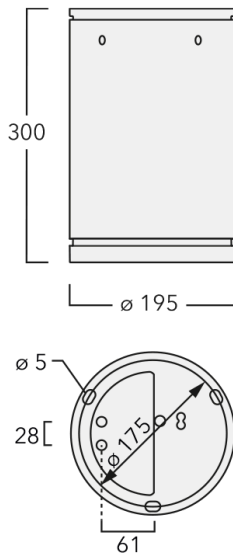

134-2248

DAC140 LED

we-ef

Specifications

Material description

Body	Marine-grade, all aluminium construction
Lens	Safety glass lens
Colours	RAL9004 Signal black RAL9006 White aluminium RAL9007 Grey aluminium RAL7016 Anthracite grey RAL9016 Traffic white
Gasket	Silicone CCG® Controlled Compression Gasket
Fasteners	PCS Polymer Coated Stainless Steel Hardware
Ingress protection	IP66
Impact resistance	IK07
Corrosion resistance	5CE

Electrical description

Power supply	220-240V / 50-60 Hz
Driver / Ballast	Standard. Optional DALI version available. To be specified at time of ordering.
Power factor	> 0.9

Additional information

Lifetime	Ta=25° L90B10 > 90000h

Fagerhult Lighting Ltd

33-34 Dolben Street, SE1 0UQ London, United Kingdom

<https://we-ef.com/uk>

Subject to technical changes and errors. - Generated on 23/11/2024