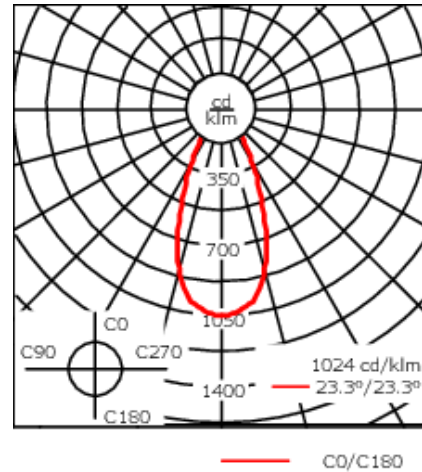

134-2248
DAC140 LED

Specifications

Material description

Body	Marine-grade, all aluminium construction
Lens	Safety glass lens
Colors	RAL9004 Black RAL9007 Grey Metallic RAL9016 White RAL8019 Dark Bronze
Gasket	Silicone CCG® Controlled Compression Gasket
Fasteners	PCS Polymer Coated Stainless Steel Hardware
Ingress protection	IP66
Impact resistance	IK07
Corrosion resistance	5CE

Electrical description

Driver / Ballast	Integral EC electronic converter in thermally-separated compartment
Power factor	> 0.9

WE-EF LIGHTING USA, LLC

410-D Keystone Drive, 15086 Warrendale, PA 15086 - Phone: +1 724 742 0030
customersupport.usa@we-ef.com - <https://we-ef.com/us>
Subject to technical changes and errors. - Generated on 11/23/2024