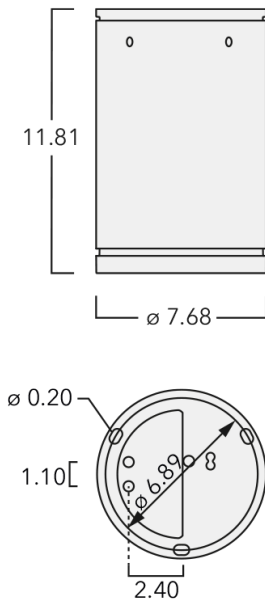

134-2248
DAC140 LED

Specifications

Material description

Body	Marine-grade, all aluminium construction
Lens	Safety glass lens
Colors	RAL9004 Black RAL9007 Grey Metallic RAL9016 White RAL8019 Dark Bronze
Gasket	Silicone CCG® Controlled Compression Gasket
Fasteners	PCS Polymer Coated Stainless Steel Hardware
Ingress protection	IP66
Impact resistance	IK07
Corrosion resistance	5CE

Electrical description

Driver / Ballast	Integral EC electronic converter in thermally-separated compartment
Power factor	> 0.9

WE-EF LIGHTING USA, LLC

410-D Keystone Drive, 15086 Warrendale, PA 15086 - Phone: +1 724 742 0030
customersupport.usa@we-ef.com - <https://we-ef.com/us>
Subject to technical changes and errors. - Generated on 11/23/2024