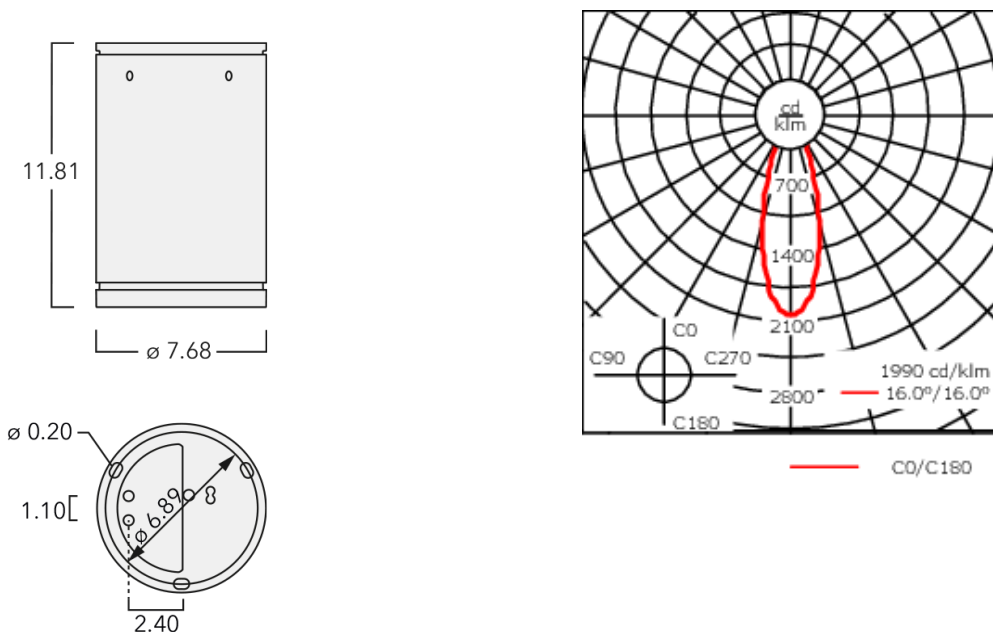

134-2249

DAC140 LED

we-ef

Specifications

Material description

Body	Marine-grade, all aluminium construction
Lens	Safety glass lens
Colors	 RAL9004 Black RAL9007 Grey Metallic RAL9016 White RAL8019 Dark Bronze
Gasket	Silicone CCG® Controlled Compression Gasket
Fasteners	PCS Polymer Coated Stainless Steel Hardware
Ingress protection	IP66
Impact resistance	IK07
Corrosion resistance	5CE

Electrical description

Driver / Ballast	Integral EC electronic converter in thermally-separated compartment
Power factor	> 0.9

WE-EF LIGHTING USA, LLC

410-D Keystone Drive, 15086 Warrendale, PA 15086 - Phone: +1 724 742 0030

customersupport.usa@we-ef.com - <https://we-ef.com/us>

Subject to technical changes and errors. - Generated on 11/23/2024