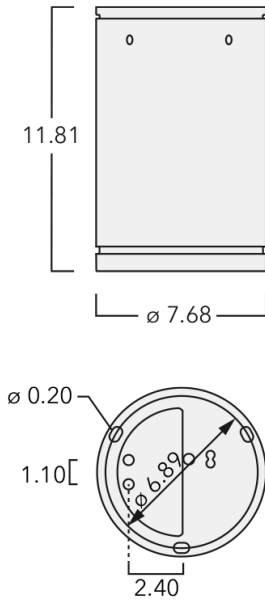

134-2250
DAC140 LED

Specifications

Material description

Body	Marine-grade, all aluminium construction
Lens	Safety glass lens
Colors	RAL9004 Black RAL9007 Grey Metallic RAL9016 White RAL8019 Dark Bronze
Gasket	Silicone CCG® Controlled Compression Gasket
Fasteners	PCS Polymer Coated Stainless Steel Hardware
Ingress protection	IP66
Impact resistance	IK07
Corrosion resistance	5CE

Electrical description

Driver / Ballast	Integral EC electronic converter in thermally-separated compartment
Power factor	> 0.9

WE-EF LIGHTING USA, LLC

410-D Keystone Drive, 15086 Warrendale, PA 15086 - Phone: +1 724 742 0030
customersupport.usa@we-ef.com - <https://we-ef.com/us>
Subject to technical changes and errors. - Generated on 11/23/2024