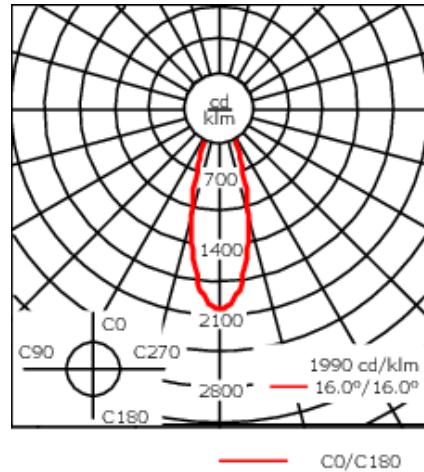

134-2250
DAC140 LED

Specifications

Material description

Body	Marine-grade, all aluminium construction
Lens	Safety glass lens
Colors	RAL9004 Black RAL9007 Grey Metallic RAL9016 White RAL8019 Dark Bronze
Gasket	Silicone CCG® Controlled Compression Gasket
Fasteners	PCS Polymer Coated Stainless Steel Hardware
Ingress protection	IP66
Impact resistance	IK07
Corrosion resistance	5CE

Electrical description

Driver / Ballast	Integral EC electronic converter in thermally-separated compartment
Power factor	> 0.9

WE-EF LIGHTING USA, LLC

410-D Keystone Drive, 15086 Warrendale, PA 15086 - Phone: +1 724 742 0030
customersupport.usa@we-ef.com - <https://we-ef.com/us>
Subject to technical changes and errors. - Generated on 11/23/2024