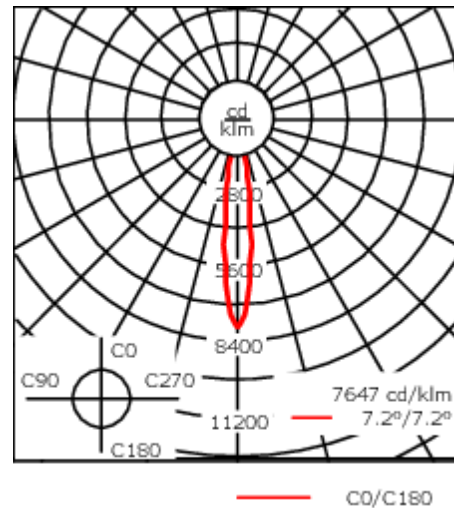

Other standardised housing lengths, 190 mm and 250 mm available on request.

Optional 2200 K version available. To be specified at time of ordering.

Weight	5.50 kg
Light distribution	symmetric, very narrow beam [EE]
Light source	LED-24/48W / 700 mA - 4000 K
CRI	80
Power supply	EC
LEDs	24
Rated input power	54 W

Nominal Lumen (lm)

LED Lumen	310
Total Lumen	7440
Tj	85

Rated lumens (lm)

LED Lumen	265.4
Total Lumen	6368.6
Ta	25

Specifications

Material description

Body	Marine-grade, all aluminium construction
Lens	Safety glass lens
Colours	<div style="display: flex; align-items: center;"> <div style="width: 20px; height: 10px; background-color: black; margin-right: 5px;"></div> <div>RAL9004 Signal black</div> </div> <div style="display: flex; align-items: center; margin-top: 5px;"> <div style="width: 20px; height: 10px; background-color: #cccccc; margin-right: 5px;"></div> <div>RAL9006 White aluminium</div> </div> <div style="display: flex; align-items: center; margin-top: 5px;"> <div style="width: 20px; height: 10px; background-color: #808080; margin-right: 5px;"></div> <div>RAL9007 Grey aluminium</div> </div> <div style="display: flex; align-items: center; margin-top: 5px;"> <div style="width: 20px; height: 10px; background-color: #333333; margin-right: 5px;"></div> <div>RAL7016 Anthracite grey</div> </div> <div style="display: flex; align-items: center; margin-top: 5px;"> <div style="width: 20px; height: 10px; background-color: #e0e0e0; margin-right: 5px;"></div> <div>RAL9016 Traffic white</div> </div>
Gasket	Silicone CCG® Controlled Compression Gasket
Fasteners	PCS Polymer Coated Stainless Steel Hardware
Ingress protection	IP66
Impact resistance	IK07
Corrosion resistance	5CE