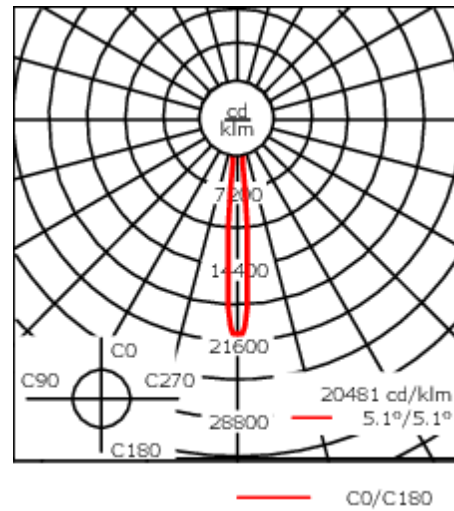

Other standardised housing lengths, 190 mm and 250 mm available on request.

Optional 2200 K version available. To be specified at time of ordering.

Weight	5.50 kg
Light distribution	symmetric, very narrow beam, sharp cut-off [EES]
Light source	LED-24/48W / 700 mA - 2700 K
CRI	80
Power supply	EC
LEDs	24
Rated input power	54 W
<b>Nominal Lumen (lm)</b>	
LED Lumen	270
Total Lumen	6480
Tj	85
<b>Rated lumens (lm)</b>	
LED Lumen	241
Total Lumen	5785.2
Ta	25