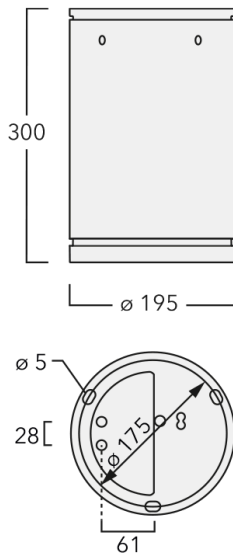

Other standardised housing lengths, 190 mm and 250 mm available on request.

Optional 2200 K version available. To be specified at time of ordering.

Weight	5.50 kg
Light distribution	symmetric, very narrow beam, sharp cut-off [EES]
Light source	LED-24/48W / 700 mA - 2700 K
CRI	80
Power supply	EC
LEDs	24
Rated input power	54 W
<b>Nominal Lumen (lm)</b>	
LED Lumen	270
Total Lumen	6480
Tj	85
<b>Rated lumens (lm)</b>	
LED Lumen	241
Total Lumen	5785.2
Ta	25