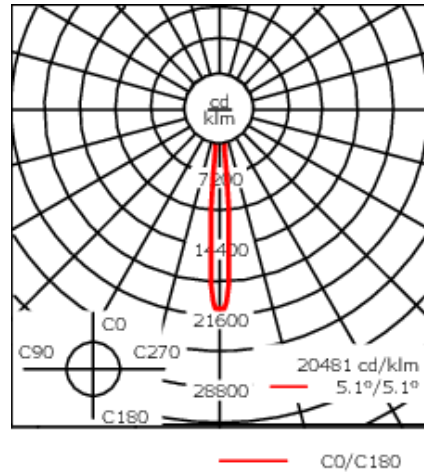

134-2256
DAC140 LED

Specifications

Material description

Body	Marine-grade, all aluminium construction
Lens	Safety glass lens
Colors	RAL9004 Black RAL9007 Grey Metallic RAL9016 White RAL8019 Dark Bronze
Gasket	Silicone CCG® Controlled Compression Gasket
Fasteners	PCS Polymer Coated Stainless Steel Hardware
Ingress protection	IP66
Impact resistance	IK07
Corrosion resistance	5CE

Electrical description

Driver / Ballast	Integral EC electronic converter in thermally-separated compartment
Power factor	> 0.9

WE-EF LIGHTING USA, LLC

410-D Keystone Drive, 15086 Warrendale, PA 15086 - Phone: +1 724 742 0030
customersupport.usa@we-ef.com - <https://we-ef.com/us>
Subject to technical changes and errors. - Generated on 11/23/2024