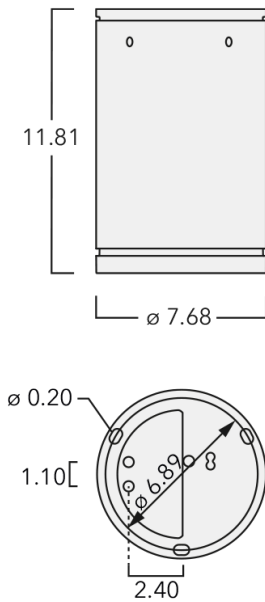

134-2256
DAC140 LED

Specifications

Material description

Body	Marine-grade, all aluminium construction
Lens	Safety glass lens
Colors	RAL9004 Black RAL9007 Grey Metallic RAL9016 White RAL8019 Dark Bronze
Gasket	Silicone CCG® Controlled Compression Gasket
Fasteners	PCS Polymer Coated Stainless Steel Hardware
Ingress protection	IP66
Impact resistance	IK07
Corrosion resistance	5CE

Electrical description

Driver / Ballast	Integral EC electronic converter in thermally-separated compartment
Power factor	> 0.9

WE-EF LIGHTING USA, LLC

410-D Keystone Drive, 15086 Warrendale, PA 15086 - Phone: +1 724 742 0030
customersupport.usa@we-ef.com - <https://we-ef.com/us>
Subject to technical changes and errors. - Generated on 11/23/2024