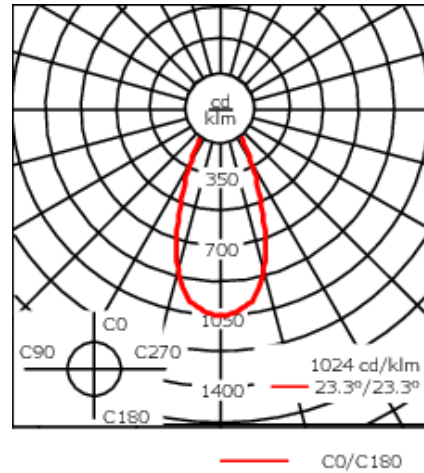

Specifications

Material description

Body	Marine-grade, die-cast aluminum alloy
Lens	Safety glass lens
Colors	RAL9004 Black RAL9007 Grey Metallic RAL9016 White RAL8019 Dark Bronze
Gasket	Silicone CCG® Controlled Compression Gasket
Fasteners	PCS Polymer Coated Stainless Steel Hardware
Ingress protection	IP66
Impact resistance	IK07
Corrosion resistance	5CE
Windage	0.0611 m²

Electrical description

Driver / Ballast	Standard. DALI on request
Power factor	> 0.9

WE-EF LIGHTING USA, LLC

410-D Keystone Drive, 15086 Warrendale, PA 15086 - Phone: +1 724 742 0030

customersupport.usa@we-ef.com - <https://we-ef.com/us>

Subject to technical changes and errors. - Generated on 10/23/2024