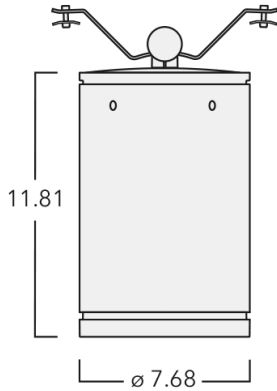

Specifications

Material description

Body	Marine-grade, die-cast aluminum alloy
Lens	Safety glass lens
Colors	RAL9004 Black RAL9007 Grey Metallic RAL9016 White RAL8019 Dark Bronze
Gasket	Silicone CCG® Controlled Compression Gasket
Fasteners	PCS Polymer Coated Stainless Steel Hardware
Ingress protection	IP66
Impact resistance	IK07
Corrosion resistance	5CE
Windage	0.0611 m²

Electrical description

Driver / Ballast	Standard. DALI on request
Power factor	> 0.9

WE-EF LIGHTING USA, LLC

410-D Keystone Drive, 15086 Warrendale, PA 15086 - Phone: +1 724 742 0030

customersupport.usa@we-ef.com - <https://we-ef.com/us>

Subject to technical changes and errors. - Generated on 10/23/2024