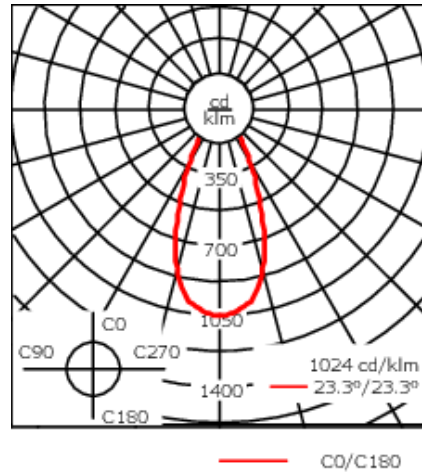

Specifications

Material description

Body	Marine-grade, die-cast aluminum alloy
Lens	Safety glass lens
Colors	RAL9004 Black RAL9007 Grey Metallic RAL9016 White RAL8019 Dark Bronze
Gasket	Silicone CCG® Controlled Compression Gasket
Fasteners	PCS Polymer Coated Stainless Steel Hardware
Ingress protection	IP66
Impact resistance	IK07
Corrosion resistance	5CE
Windage	0.0611 m²

Electrical description

Driver / Ballast	Standard. DALI on request
Power factor	> 0.9

WE-EF LIGHTING USA, LLC

410-D Keystone Drive, 15086 Warrendale, PA 15086 - Phone: +1 724 742 0030
customersupport.usa@we-ef.com - <https://we-ef.com/us>
Subject to technical changes and errors. - Generated on 11/23/2024