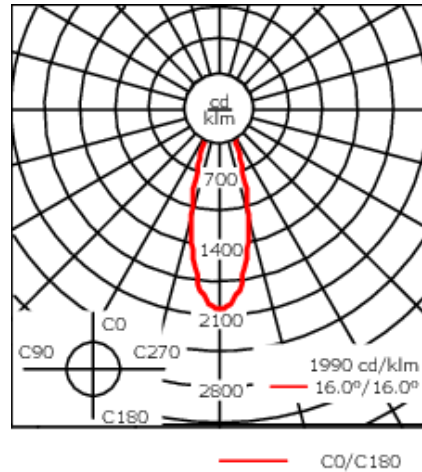

Specifications

Material description

Body	Marine-grade, die-cast aluminum alloy
Lens	Safety glass lens
Colors	RAL9004 Black RAL9007 Grey Metallic RAL9016 White RAL8019 Dark Bronze
Gasket	Silicone CCG® Controlled Compression Gasket
Fasteners	PCS Polymer Coated Stainless Steel Hardware
Ingress protection	IP66
Impact resistance	IK07
Corrosion resistance	5CE
Windage	0.0611 m²

Electrical description

Driver / Ballast	Standard. DALI on request
Power factor	> 0.9

WE-EF LIGHTING USA, LLC

410-D Keystone Drive, 15086 Warrendale, PA 15086 - Phone: +1 724 742 0030
customersupport.usa@we-ef.com - <https://we-ef.com/us>
Subject to technical changes and errors. - Generated on 11/23/2024