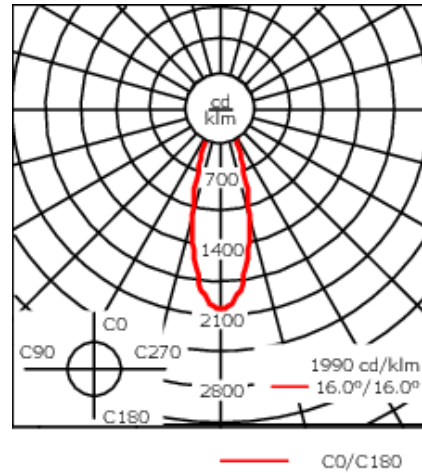

Specifications

Material description

Body	Marine-grade, die-cast aluminum alloy
Lens	Safety glass lens
Colors	RAL9004 Black RAL9007 Grey Metallic RAL9016 White RAL8019 Dark Bronze
Gasket	Silicone CCG® Controlled Compression Gasket
Fasteners	PCS Polymer Coated Stainless Steel Hardware
Ingress protection	IP66
Impact resistance	IK07
Corrosion resistance	5CE
Windage	0.0611 m²

Electrical description

Driver / Ballast	Standard. DALI on request
Power factor	> 0.9

WE-EF LIGHTING USA, LLC

410-D Keystone Drive, 15086 Warrendale, PA 15086 - Phone: +1 724 742 0030

customersupport.usa@we-ef.com - <https://we-ef.com/us>

Subject to technical changes and errors. - Generated on 10/23/2024