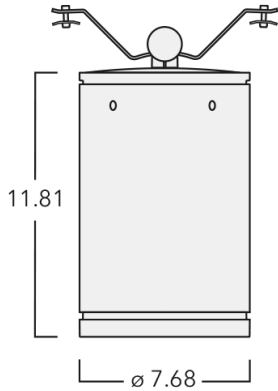

Specifications

Material description

Body	Marine-grade, die-cast aluminum alloy
Lens	Safety glass lens
Colors	RAL9004 Black RAL9007 Grey Metallic RAL9016 White RAL8019 Dark Bronze
Gasket	Silicone CCG® Controlled Compression Gasket
Fasteners	PCS Polymer Coated Stainless Steel Hardware
Ingress protection	IP66
Impact resistance	IK07
Corrosion resistance	5CE
Windage	0.0611 m²

Electrical description

Driver / Ballast	Standard. DALI on request
Power factor	> 0.9

WE-EF LIGHTING USA, LLC

410-D Keystone Drive, 15086 Warrendale, PA 15086 - Phone: +1 724 742 0030
customersupport.usa@we-ef.com - <https://we-ef.com/us>
Subject to technical changes and errors. - Generated on 11/23/2024