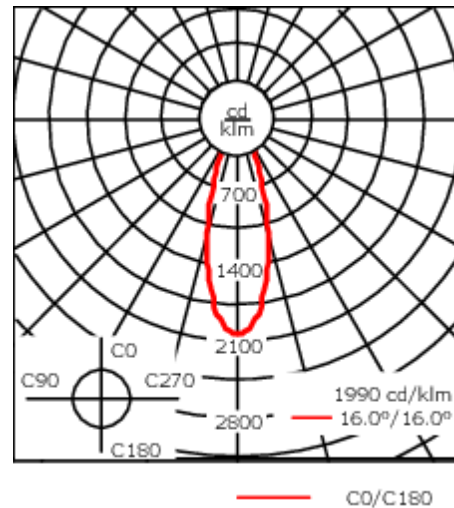

134-2279

DAS140 LED

we-ef

Specifications

Material description

Body	Marine-grade, all aluminium construction
Lens	Safety glass lens
Colours	RAL9004 Signal black RAL9007 Grey aluminium RAL7016 Anthracite grey RAL9016 Traffic white
Gasket	Silicone CCG® Controlled Compression Gasket
Fasteners	PCS Polymer Coated Stainless Steel Hardware
Ingress protection	IP66
Impact resistance	IK07
Corrosion resistance	5CE
Windage	0.0611 m²

Electrical description

Driver / Ballast	Standard. DALI on request
Power factor	> 0.9

Additional information

Lifetime	Ta=25° L90B10 > 90000h

WE-EF LIGHTING (Thailand) Co., Ltd.

57 Moo 5, Kingkaew Rd., Bangplee, 10540 Samutprakarn - Phone: +66 2 738 96 20 - Fax: +66 2 738 96 29

<https://we-ef.com/asia>

Subject to technical changes and errors. - Generated on 23/11/2024