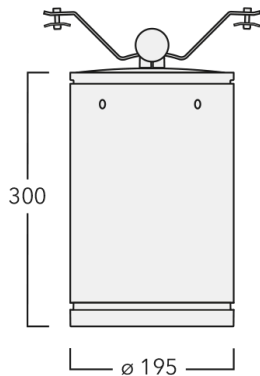

134-2279

DAS140 LED

we-ef

Specifications

Material description

Body	Marine-grade, all aluminium construction
Lens	Safety glass lens
Colours	RAL9004 Signal black RAL9007 Grey aluminium RAL7016 Anthracite grey RAL9016 Traffic white
Gasket	Silicone CCG® Controlled Compression Gasket
Fasteners	PCS Polymer Coated Stainless Steel Hardware
Ingress protection	IP66
Impact resistance	IK07
Corrosion resistance	5CE
Windage	0.0611 m²

Electrical description

Driver / Ballast	Standard. DALI on request
Power factor	> 0.9

Additional information

Lifetime	Ta=25° L90B10 > 90000h

WE-EF LIGHTING (Thailand) Co., Ltd.

57 Moo 5, Kingkaew Rd., Bangplee, 10540 Samutprakarn - Phone: +66 2 738 96 20 - Fax: +66 2 738 96 29

<https://we-ef.com/asia>

Subject to technical changes and errors. - Generated on 23/11/2024