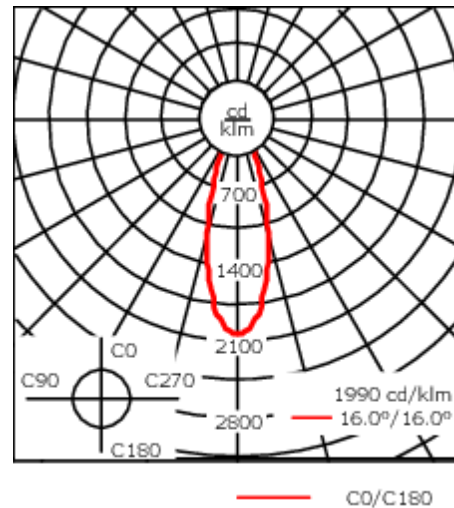

134-2281

DAS140 LED

we-ef

Specifications

Material description

Body	Marine-grade, all aluminium construction
Lens	Safety glass lens
Colours	RAL9004 Signal black RAL9007 Grey aluminium RAL7016 Anthracite grey RAL9016 Traffic white
Gasket	Silicone CCG® Controlled Compression Gasket
Fasteners	PCS Polymer Coated Stainless Steel Hardware
Ingress protection	IP66
Impact resistance	IK07
Corrosion resistance	5CE
Windage	0.0611 m²

Electrical description

Driver / Ballast	Standard. DALI on request
Power factor	> 0.9

Additional information

Lifetime	Ta=25° L90B10 > 90000h

WE-EF LIGHTING (Thailand) Co., Ltd.

57 Moo 5, Kingkaew Rd., Bangplee, 10540 Samutprakarn - Phone: +66 2 738 96 20 - Fax: +66 2 738 96 29

<https://we-ef.com/asia>

Subject to technical changes and errors. - Generated on 23/11/2024