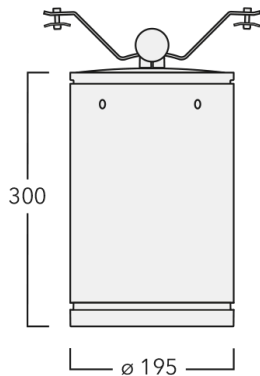

134-2281

DAS140 LED

we-ef

Specifications

Material description

Body	Marine-grade, all aluminium construction
Lens	Safety glass lens
Colours	RAL9004 Signal black RAL9007 Grey aluminium RAL7016 Anthracite grey RAL9016 Traffic white
Gasket	Silicone CCG® Controlled Compression Gasket
Fasteners	PCS Polymer Coated Stainless Steel Hardware
Ingress protection	IP66
Impact resistance	IK07
Corrosion resistance	5CE
Windage	0.0611 m²

Electrical description

Driver / Ballast	Standard. DALI on request
Power factor	> 0.9

Additional information

Lifetime	Ta=25° L90B10 > 90000h

WE-EF LIGHTING (Thailand) Co., Ltd.

57 Moo 5, Kingkaew Rd., Bangplee, 10540 Samutprakarn - Phone: +66 2 738 96 20 - Fax: +66 2 738 96 29

<https://we-ef.com/asia>

Subject to technical changes and errors. - Generated on 23/11/2024