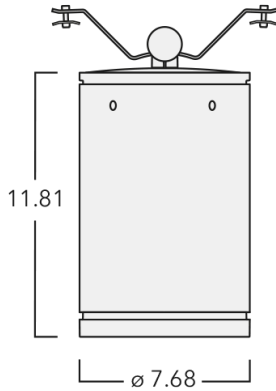

Specifications

Material description

Body	Marine-grade, die-cast aluminum alloy
Lens	Safety glass lens
Colors	RAL9004 Black RAL9007 Grey Metallic RAL9016 White RAL8019 Dark Bronze
Gasket	Silicone CCG® Controlled Compression Gasket
Fasteners	PCS Polymer Coated Stainless Steel Hardware
Ingress protection	IP66
Impact resistance	IK07
Corrosion resistance	5CE
Windage	0.0611 m²

Electrical description

Driver / Ballast	Standard. DALI on request
Power factor	> 0.9

WE-EF LIGHTING USA, LLC

410-D Keystone Drive, 15086 Warrendale, PA 15086 - Phone: +1 724 742 0030
customersupport.usa@we-ef.com - <https://we-ef.com/us>
Subject to technical changes and errors. - Generated on 11/23/2024