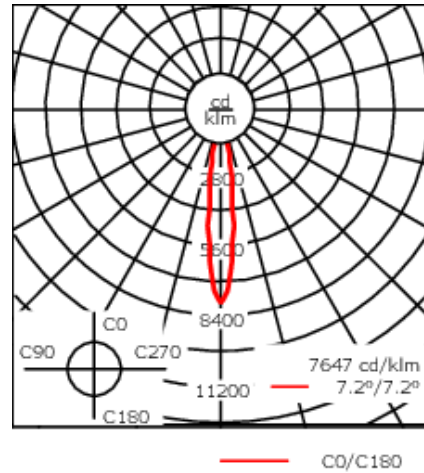

Specifications

Material description

Body	Marine-grade, die-cast aluminum alloy
Lens	Safety glass lens
Colors	RAL9004 Black RAL9007 Grey Metallic RAL9016 White RAL8019 Dark Bronze
Gasket	Silicone CCG® Controlled Compression Gasket
Fasteners	PCS Polymer Coated Stainless Steel Hardware
Ingress protection	IP66
Impact resistance	IK07
Corrosion resistance	5CE
Windage	0.0611 m²

Electrical description

Driver / Ballast	Standard. DALI on request
Power factor	> 0.9

WE-EF LIGHTING USA, LLC

410-D Keystone Drive, 15086 Warrendale, PA 15086 - Phone: +1 724 742 0030

customersupport.usa@we-ef.com - <https://we-ef.com/us>

Subject to technical changes and errors. - Generated on 10/23/2024