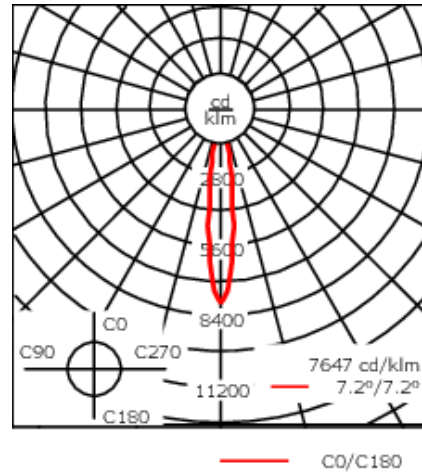

Specifications

Material description

Body	Marine-grade, die-cast aluminum alloy
Lens	Safety glass lens
Colors	RAL9004 Black RAL9007 Grey Metallic RAL9016 White RAL8019 Dark Bronze
Gasket	Silicone CCG® Controlled Compression Gasket
Fasteners	PCS Polymer Coated Stainless Steel Hardware
Ingress protection	IP66
Impact resistance	IK07
Corrosion resistance	5CE
Windage	0.0611 m²

Electrical description

Driver / Ballast	Standard. DALI on request
Power factor	> 0.9

WE-EF LIGHTING USA, LLC

410-D Keystone Drive, 15086 Warrendale, PA 15086 - Phone: +1 724 742 0030

customersupport.usa@we-ef.com - <https://we-ef.com/us>

Subject to technical changes and errors. - Generated on 10/23/2024