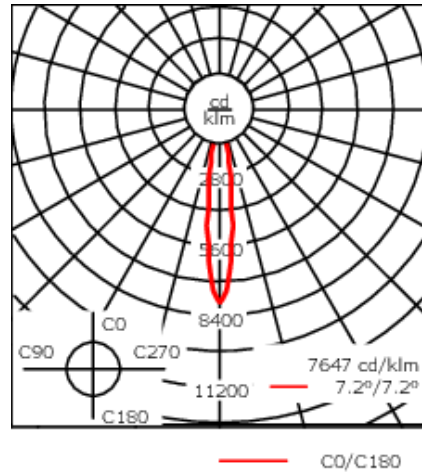

Specifications

Material description

Body	Marine-grade, die-cast aluminum alloy
Lens	Safety glass lens
Colors	RAL9004 Black RAL9007 Grey Metallic RAL9016 White RAL8019 Dark Bronze
Gasket	Silicone CCG® Controlled Compression Gasket
Fasteners	PCS Polymer Coated Stainless Steel Hardware
Ingress protection	IP66
Impact resistance	IK07
Corrosion resistance	5CE
Windage	0.0611 m²

Electrical description

Driver / Ballast	Standard. DALI on request
Power factor	> 0.9

WE-EF LIGHTING USA, LLC

410-D Keystone Drive, 15086 Warrendale, PA 15086 - Phone: +1 724 742 0030
customersupport.usa@we-ef.com - <https://we-ef.com/us>
Subject to technical changes and errors. - Generated on 11/23/2024