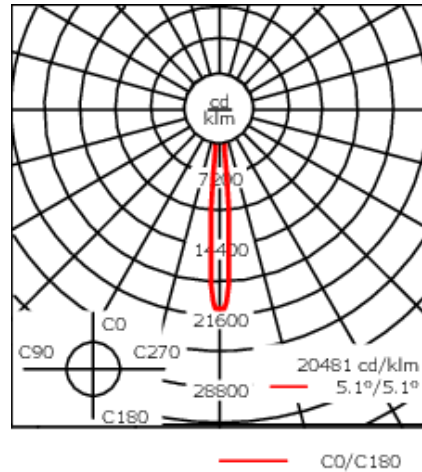

Specifications

Material description

Body	Marine-grade, die-cast aluminum alloy
Lens	Safety glass lens
Colors	RAL9004 Black RAL9007 Grey Metallic RAL9016 White RAL8019 Dark Bronze
Gasket	Silicone CCG® Controlled Compression Gasket
Fasteners	PCS Polymer Coated Stainless Steel Hardware
Ingress protection	IP66
Impact resistance	IK07
Corrosion resistance	5CE
Windage	0.0611 m²

Electrical description

Driver / Ballast	Standard. DALI on request
Power factor	> 0.9

WE-EF LIGHTING USA, LLC

410-D Keystone Drive, 15086 Warrendale, PA 15086 - Phone: +1 724 742 0030
customersupport.usa@we-ef.com - <https://we-ef.com/us>
Subject to technical changes and errors. - Generated on 11/23/2024