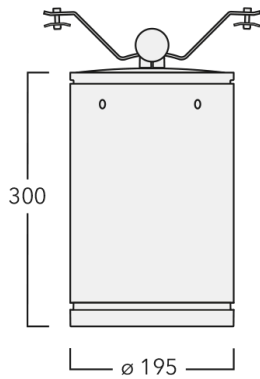

Specifications

Material description

Body	Marine-grade, all aluminium construction
Lens	Safety glass lens
Colours	RAL9004 Signal black RAL9007 Grey aluminium RAL7016 Anthracite grey RAL9016 Traffic white
Gasket	Silicone CCG® Controlled Compression Gasket
Fasteners	PCS Polymer Coated Stainless Steel Hardware
Ingress protection	IP66
Impact resistance	IK07
Corrosion resistance	5CE
Windage	0.0611 m²

Electrical description

Driver / Ballast	Standard. DALI on request
Power factor	> 0.9

Additional information

Lifetime	Ta=25° L90B10 > 90000h