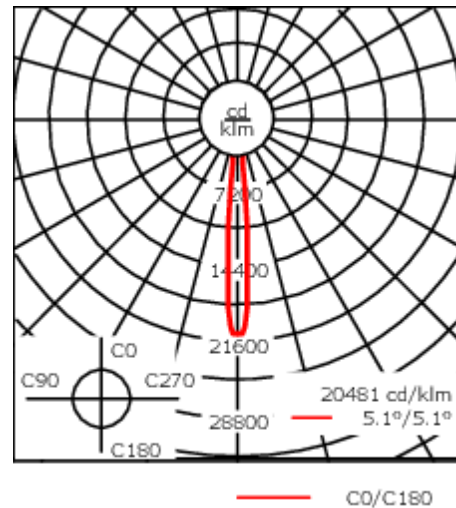

Specifications

Material description

Body	Marine-grade, all aluminium construction
Lens	Safety glass lens
Colours	RAL9004 Signal black RAL9007 Grey aluminium RAL7016 Anthracite grey RAL9016 Traffic white
Gasket	Silicone CCG® Controlled Compression Gasket
Fasteners	PCS Polymer Coated Stainless Steel Hardware
Ingress protection	IP66
Impact resistance	IK07
Corrosion resistance	5CE
Windage	0.0611 m²

Electrical description

Driver / Ballast	Standard. DALI on request
Power factor	> 0.9

Additional information

Lifetime	Ta=25° L90B10 > 90000h