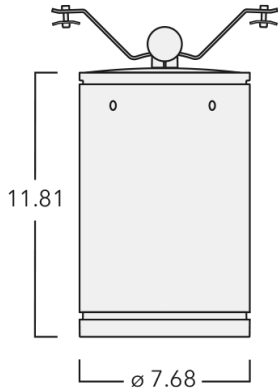

134-2286

DAS140 LED

we-ef

Specifications

Material description

Body	Marine-grade, die-cast aluminum alloy
Lens	Safety glass lens
Colors	RAL9004 Black RAL9007 Grey Metallic RAL9016 White RAL8019 Dark Bronze
Gasket	Silicone CCG® Controlled Compression Gasket
Fasteners	PCS Polymer Coated Stainless Steel Hardware
Ingress protection	IP66
Impact resistance	IK07
Corrosion resistance	5CE
Windage	0.0611 m²

Electrical description

Driver / Ballast	Standard. DALI on request
Power factor	> 0.9

WE-EF LIGHTING USA, LLC

410-D Keystone Drive, 15086 Warrendale, PA 15086 - Phone: +1 724 742 0030

customersupport.usa@we-ef.com - <https://we-ef.com/us>

Subject to technical changes and errors. - Generated on 11/23/2024