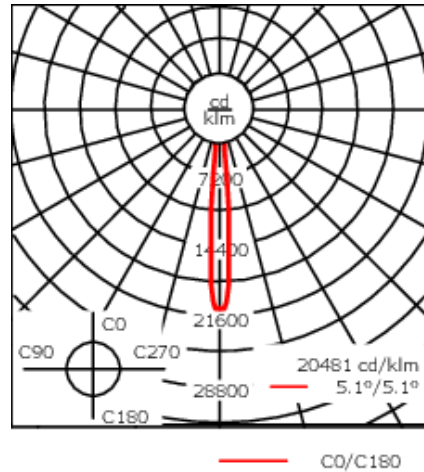

134-2286

DAS140 LED

we-ef

Specifications

Material description

Body	Marine-grade, die-cast aluminum alloy
Lens	Safety glass lens
Colors	RAL9004 Black RAL9007 Grey Metallic RAL9016 White RAL8019 Dark Bronze
Gasket	Silicone CCG® Controlled Compression Gasket
Fasteners	PCS Polymer Coated Stainless Steel Hardware
Ingress protection	IP66
Impact resistance	IK07
Corrosion resistance	5CE
Windage	0.0611 m²

Electrical description

Driver / Ballast	Standard. DALI on request
Power factor	> 0.9

WE-EF LIGHTING USA, LLC

410-D Keystone Drive, 15086 Warrendale, PA 15086 - Phone: +1 724 742 0030

customersupport.usa@we-ef.com - <https://we-ef.com/us>

Subject to technical changes and errors. - Generated on 11/23/2024