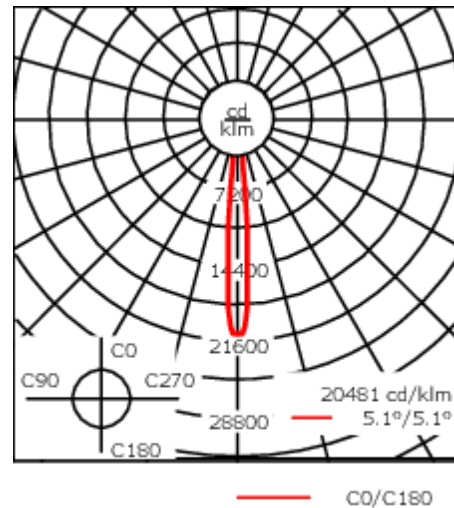

Specifications

Material description

Body	Marine-grade, all aluminium construction
Lens	Safety glass lens
Colours	 RAL9004 Signal black RAL9006 White aluminium RAL9007 Grey aluminium RAL7016 Anthracite grey RAL9016 Traffic white
Gasket	Silicone CCG® Controlled Compression Gasket
Fasteners	PCS Polymer Coated Stainless Steel Hardware
Ingress protection	IP66
Impact resistance	IK07
Corrosion resistance	5CE
Windage	0.0611 m²

Electrical description

Power supply	220-240V / 50-60 Hz
Driver / Ballast	Standard. DALI on request
Power factor	> 0.9

Fagerhult Lighting Ltd

33-34 Dolben Street, SE1 0UQ London, United Kingdom

<https://we-ef.com/uk>

Subject to technical changes and errors. - Generated on 23/11/2024