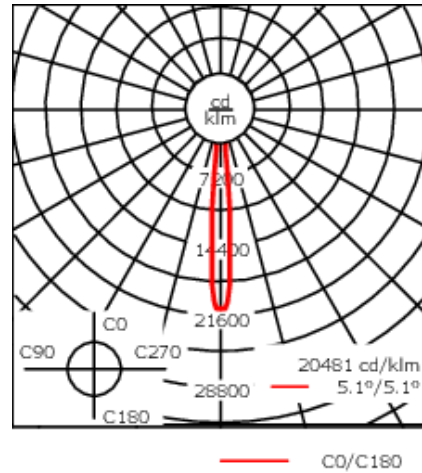

Specifications

Material description

Body	Marine-grade, die-cast aluminum alloy
Lens	Safety glass lens
Colors	RAL9004 Black RAL9007 Grey Metallic RAL9016 White RAL8019 Dark Bronze
Gasket	Silicone CCG® Controlled Compression Gasket
Fasteners	PCS Polymer Coated Stainless Steel Hardware
Ingress protection	IP66
Impact resistance	IK07
Corrosion resistance	5CE
Windage	0.0611 m²

Electrical description

Driver / Ballast	Standard. DALI on request
Power factor	> 0.9

WE-EF LIGHTING USA, LLC

410-D Keystone Drive, 15086 Warrendale, PA 15086 - Phone: +1 724 742 0030

customersupport.usa@we-ef.com - <https://we-ef.com/us>

Subject to technical changes and errors. - Generated on 10/23/2024