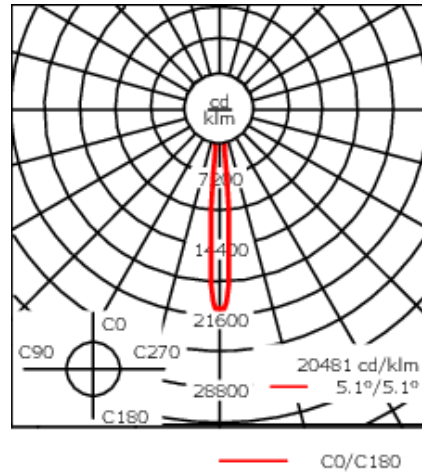

Specifications

Material description

Body	Marine-grade, die-cast aluminum alloy
Lens	Safety glass lens
Colors	RAL9004 Black RAL9007 Grey Metallic RAL9016 White RAL8019 Dark Bronze
Gasket	Silicone CCG® Controlled Compression Gasket
Fasteners	PCS Polymer Coated Stainless Steel Hardware
Ingress protection	IP66
Impact resistance	IK07
Corrosion resistance	5CE
Windage	0.0611 m^2

Electrical description

Driver / Ballast	Standard. DALI on request
Power factor	> 0.9

WE-EF LIGHTING USA, LLC

410-D Keystone Drive, 15086 Warrendale, PA 15086 - Phone: +1 724 742 0030
customersupport.usa@we-ef.com - <https://we-ef.com/us>
Subject to technical changes and errors. - Generated on 11/23/2024