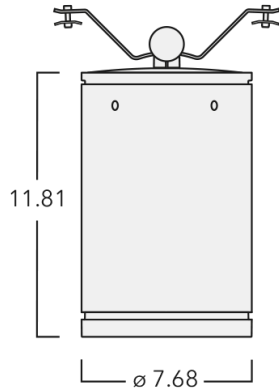

Specifications

Material description

Body	Marine-grade, die-cast aluminum alloy
Lens	Safety glass lens
Colors	RAL9004 Black RAL9007 Grey Metallic RAL9016 White RAL8019 Dark Bronze
Gasket	Silicone CCG® Controlled Compression Gasket
Fasteners	PCS Polymer Coated Stainless Steel Hardware
Ingress protection	IP66
Impact resistance	IK07
Corrosion resistance	5CE
Windage	0.0611 m²

Electrical description

Driver / Ballast	Standard. DALI on request
Power factor	> 0.9

WE-EF LIGHTING USA, LLC

410-D Keystone Drive, 15086 Warrendale, PA 15086 - Phone: +1 724 742 0030

customersupport.usa@we-ef.com - <https://we-ef.com/us>

Subject to technical changes and errors. - Generated on 10/23/2024