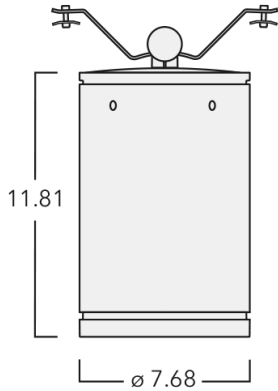

Specifications

Material description

Body	Marine-grade, die-cast aluminum alloy
Lens	Safety glass lens
Colors	RAL9004 Black RAL9007 Grey Metallic RAL9016 White RAL8019 Dark Bronze
Gasket	Silicone CCG® Controlled Compression Gasket
Fasteners	PCS Polymer Coated Stainless Steel Hardware
Ingress protection	IP66
Impact resistance	IK07
Corrosion resistance	5CE
Windage	0.0611 m^2

Electrical description

Driver / Ballast	Standard. DALI on request
Power factor	> 0.9

WE-EF LIGHTING USA, LLC

410-D Keystone Drive, 15086 Warrendale, PA 15086 - Phone: +1 724 742 0030
customersupport.usa@we-ef.com - <https://we-ef.com/us>
Subject to technical changes and errors. - Generated on 11/23/2024