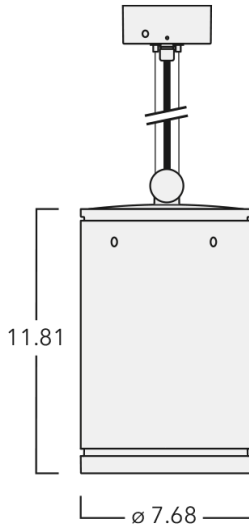

134-2306

we-ef

DAS140-PM LED PENDANT MOUNT

Specifications

Material description

Body	Marine-grade, all aluminium construction
Lens	Safety glass lens
Colors	RAL9004 Black RAL9007 Grey Metallic RAL9016 White RAL8019 Dark Bronze
Gasket	Silicone CCG® Controlled Compression Gasket
Fasteners	PCS Polymer Coated Stainless Steel Hardware
Ingress protection	IP66
Impact resistance	IK07
Corrosion resistance	5CE

Electrical description

Driver / Ballast	Integral EC electronic converter in thermally-separated compartment
Power factor	>0.9

WE-EF LIGHTING USA, LLC

410-D Keystone Drive, 15086 Warrendale, PA 15086 - Phone: +1 724 742 0030

customersupport.usa@we-ef.com - <https://we-ef.com/us>

Subject to technical changes and errors. - Generated on 11/23/2024