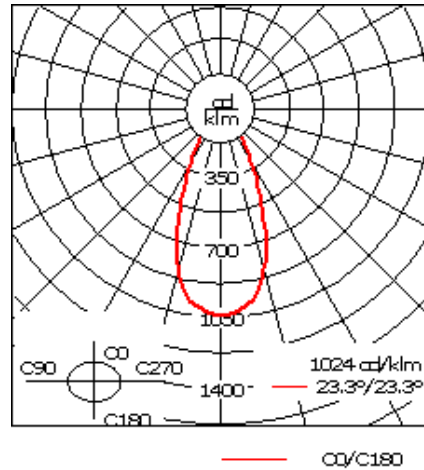

134-2306

we-ef

DAS140-PM LED PENDANT MOUNT

Specifications

Material description

Body	Marine-grade, all aluminium construction
Lens	Safety glass lens
Colors	RAL9004 Black RAL9007 Grey Metallic RAL9016 White RAL8019 Dark Bronze
Gasket	Silicone CCG® Controlled Compression Gasket
Fasteners	PCS Polymer Coated Stainless Steel Hardware
Ingress protection	IP66
Impact resistance	IK07
Corrosion resistance	5CE

Electrical description

Driver / Ballast	Integral EC electronic converter in thermally-separated compartment
Power factor	>0.9

WE-EF LIGHTING USA, LLC

410-D Keystone Drive, 15086 Warrendale, PA 15086 - Phone: +1 724 742 0030

customersupport.usa@we-ef.com - <https://we-ef.com/us>

Subject to technical changes and errors. - Generated on 11/23/2024