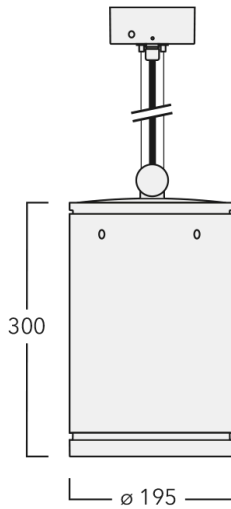

Specifications

Material description

Body	Marine-grade, all aluminium construction
Lens	Safety glass lens
Colours	RAL9004 Signal black RAL9006 White aluminium RAL9007 Grey aluminium RAL9016 Traffic white
Gasket	Silicone CCG® Controlled Compression Gasket
Fasteners	PCS Polymer Coated Stainless Steel Hardware
Ingress protection	IP66
Impact resistance	IK07
Corrosion resistance	5CE+Primer

Electrical description

Driver / Ballast	Integral EC electronic converter in thermally-separated compartment
Power factor	>0.9

Additional information

Lifetime	Ta=40° L90B10 > 90000h

WE-EF LIGHTING Pty Ltd

47 Tarnard Drive, 3195 Braeside, Victoria - Phone: +61 3 8587 0444 - Fax: +61 3 8587 0499

info.australia@we-ef.com - <https://we-ef.com/aus>

Subject to technical changes and errors. - Generated on 19/04/2025