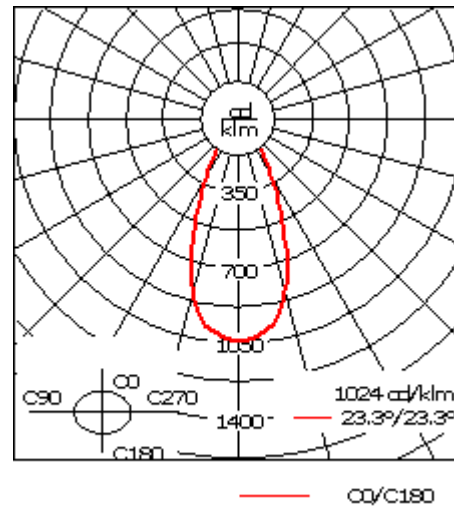

134-2307

DAS140-PM LED

we-ef

Specifications

Material description

Body	Marine-grade, all aluminium construction
Lens	Safety glass lens
Colours	RAL9004 Signal black RAL9006 White aluminium RAL9007 Grey aluminium RAL9016 Traffic white
Gasket	Silicone CCG® Controlled Compression Gasket
Fasteners	PCS Polymer Coated Stainless Steel Hardware
Ingress protection	IP66
Impact resistance	IK07
Corrosion resistance	5CE+Primer

Electrical description

Driver / Ballast	Integral EC electronic converter in thermally-separated compartment
Power factor	>0.9

Additional information

Lifetime	Ta=40° L90B10 > 90000h

WE-EF LIGHTING Pty Ltd

6/13 Downard Street, 3195 Braeside, Victoria - Phone: +61 3 8587 0444 - Fax: +61 3 8587 0499

info.australia@we-ef.com - <https://we-ef.com/aus>

Subject to technical changes and errors. - Generated on 23/11/2024