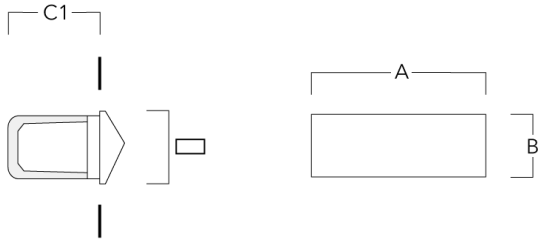

Mounting Accessories

Installation blackout

Description	Part ID	A	B	C1	C
Installation blackout BST25-I	133-0076	10.51"	5.19"	5.12"	130