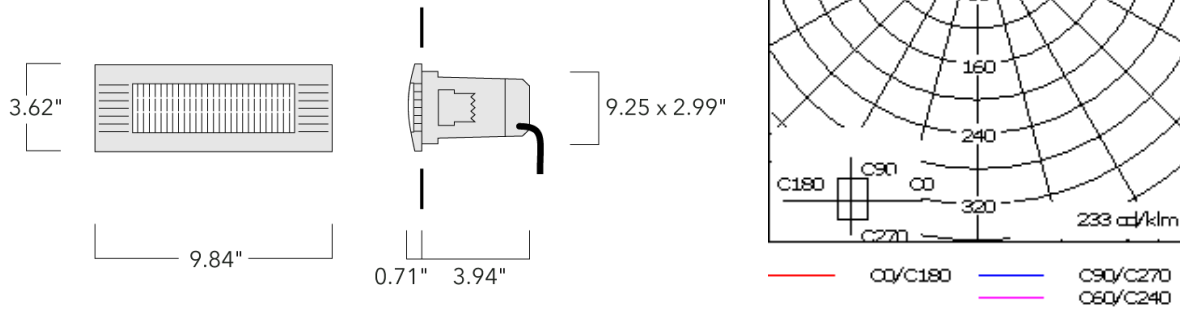

Specifications

Material description

Body	Luminaire body and lens frame constructed in die cast aluminum.
Lens	Prismatic polycarbonate lens.
Colors	RAL9004 Black RAL9007 Grey Metallic RAL9016 White RAL8019 Dark Bronze
Gasket	Silicone rubber gasket
Fasteners	PCS polymer coated stainless steel
Ingress protection	IP55
Impact resistance	IK10
Corrosion resistance	5CE

Electrical description

Power supply	Integral [ECG] electronic driver 120V-277V. 0-10V dimmable, to be specified with order.
Driver / Ballast	Integral EC electronic converter

WE-EF LIGHTING USA, LLC

410-D Keystone Drive, 15086 Warrendale, PA 15086 - Phone: +1 724 742 0030

customersupport.usa@we-ef.com - <https://we-ef.com/us>

Subject to technical changes and errors. - Generated on 10/23/2024