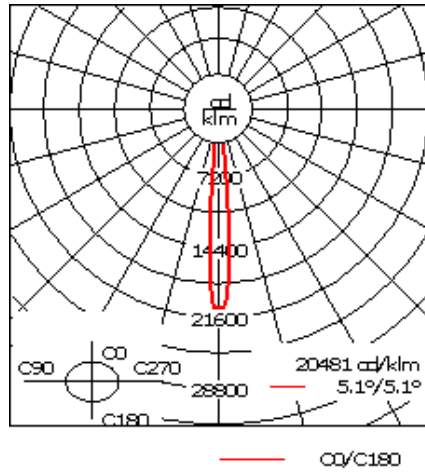

134-2317

we-ef

DAS140-PM LED PENDANT MOUNT

Specifications

Material description

Body	Marine-grade, all aluminium construction
Lens	Safety glass lens
Colors	RAL9004 Black RAL9007 Grey Metallic RAL9016 White RAL8019 Dark Bronze
Gasket	Silicone CCG® Controlled Compression Gasket
Fasteners	PCS Polymer Coated Stainless Steel Hardware
Ingress protection	IP66
Impact resistance	IK07
Corrosion resistance	5CE

Electrical description

Driver / Ballast	Integral EC electronic converter in thermally-separated compartment
Power factor	>0.9

WE-EF LIGHTING USA, LLC

410-D Keystone Drive, 15086 Warrendale, PA 15086 - Phone: +1 724 742 0030
customersupport.usa@we-ef.com - <https://we-ef.com/us>
Subject to technical changes and errors. - Generated on 11/23/2024