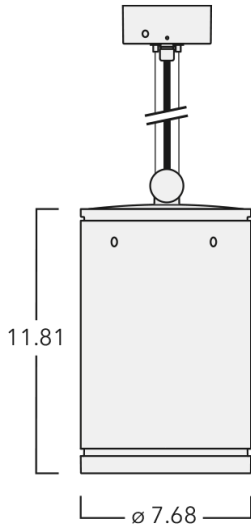

134-2317

we-ef

DAS140-PM LED PENDANT MOUNT

Specifications

Material description

Body	Marine-grade, all aluminium construction
Lens	Safety glass lens
Colors	RAL9004 Black RAL9007 Grey Metallic RAL9016 White RAL8019 Dark Bronze
Gasket	Silicone CCG® Controlled Compression Gasket
Fasteners	PCS Polymer Coated Stainless Steel Hardware
Ingress protection	IP66
Impact resistance	IK07
Corrosion resistance	5CE

Electrical description

Driver / Ballast	Integral EC electronic converter in thermally-separated compartment
Power factor	>0.9

WE-EF LIGHTING USA, LLC

410-D Keystone Drive, 15086 Warrendale, PA 15086 - Phone: +1 724 742 0030
customersupport.usa@we-ef.com - <https://we-ef.com/us>
Subject to technical changes and errors. - Generated on 11/23/2024