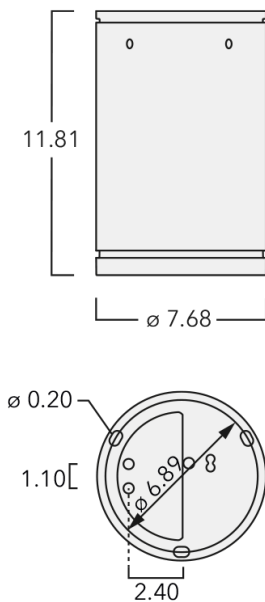

134-2258

we-ef

DAC140 TW LED TUNABLE WHITE

Specifications

Material description

Body	Marine-grade, all aluminium construction
Lens	Safety glass lens
Colors	RAL9004 Black RAL9007 Grey Metallic RAL9016 White RAL8019 Dark Bronze
Gasket	Silicone CCG® Controlled Compression Gasket
Fasteners	PCS Polymer Coated Stainless Steel Hardware
Ingress protection	IP66
Impact resistance	IK07
Corrosion resistance	5CE

Electrical description

Driver / Ballast	DMX

Additional information

Lifetime	Ta=25°/40° L90B10 > 90000h
Listings	Contact WE-EF USA for ETL/UL certification status.

WE-EF LIGHTING USA, LLC

410-D Keystone Drive, 15086 Warrendale, PA 15086 - Phone: +1 724 742 0030
customersupport.usa@we-ef.com - <https://we-ef.com/us>
Subject to technical changes and errors. - Generated on 11/23/2024