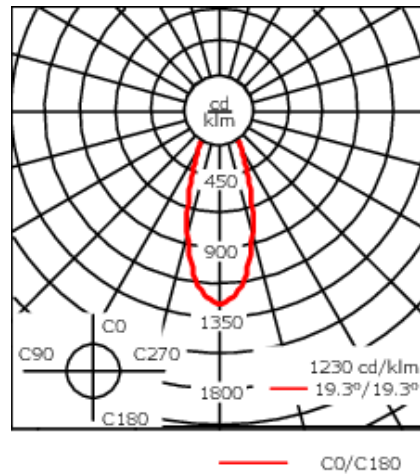

134-2258

we-ef

DAC140 TW LED TUNABLE WHITE

Specifications

Material description

Body	Marine-grade, all aluminium construction
Lens	Safety glass lens
Colors	RAL9004 Black RAL9007 Grey Metallic RAL9016 White RAL8019 Dark Bronze
Gasket	Silicone CCG® Controlled Compression Gasket
Fasteners	PCS Polymer Coated Stainless Steel Hardware
Ingress protection	IP66
Impact resistance	IK07
Corrosion resistance	5CE

Electrical description

Driver / Ballast	DMX

Additional information

Lifetime	Ta=25°/40° L90B10 > 90000h
Listings	Contact WE-EF USA for ETL/UL certification status.

WE-EF LIGHTING USA, LLC

410-D Keystone Drive, 15086 Warrendale, PA 15086 - Phone: +1 724 742 0030
customersupport.usa@we-ef.com - <https://we-ef.com/us>
Subject to technical changes and errors. - Generated on 11/23/2024