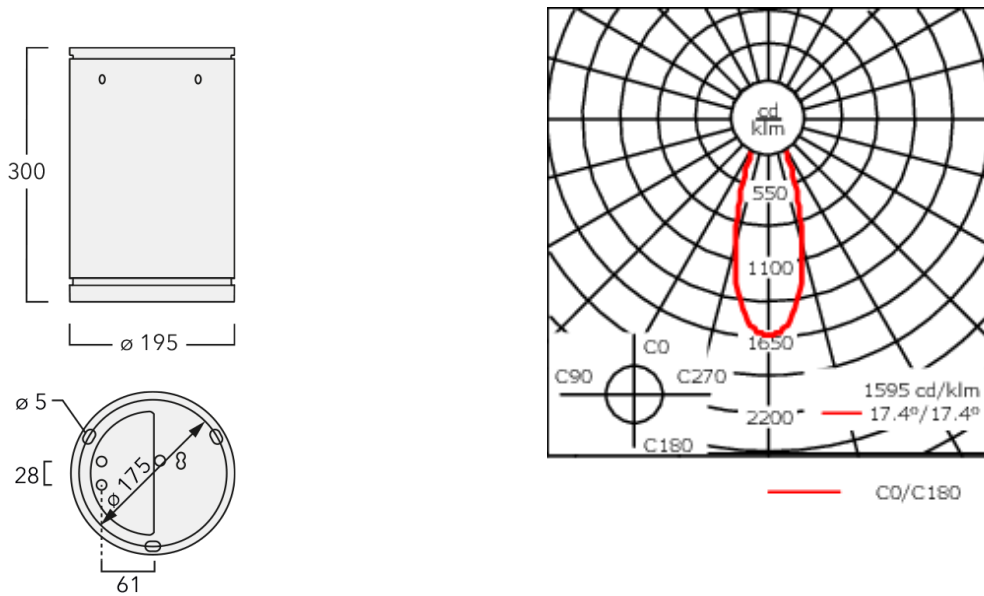

DAC140 TW LED

Specifications

Material description

Body	Marine-grade, all aluminium construction
Lens	Safety glass lens
Colours	RAL9004 Signal black RAL9006 White aluminium RAL9007 Grey aluminium RAL7016 Anthracite grey RAL9016 Traffic white
Gasket	Silicone CCG® Controlled Compression Gasket
Fasteners	PCS Polymer Coated Stainless Steel Hardware
Ingress protection	IP66
Impact resistance	IK07
Corrosion resistance	5CE

Electrical description

Driver / Ballast	DALI

Additional information

Lifetime	Ta=25° L90B10 > 90000h
Energy efficiency class	D (Light source)