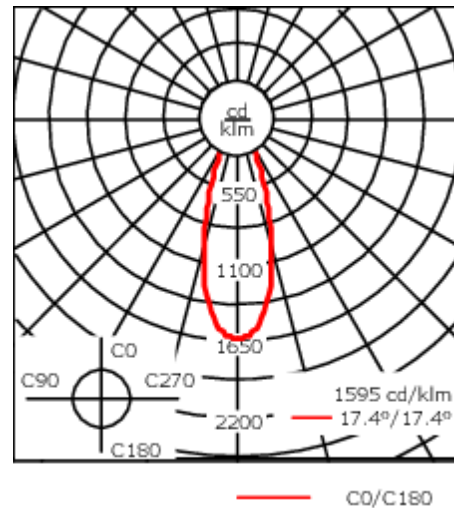

134-2259

DAC140 TW LED

we-ef

Specifications

Material description

Body	Marine-grade, all aluminium construction
Lens	Safety glass lens
Colours	RAL9004 Signal black RAL9007 Grey aluminium RAL7016 Anthracite grey RAL9016 Traffic white
Gasket	Silicone CCG® Controlled Compression Gasket
Fasteners	PCS Polymer Coated Stainless Steel Hardware
Ingress protection	IP66
Impact resistance	IK07
Corrosion resistance	5CE

Electrical description

Driver / Ballast	DALI

Additional information

Lifetime	Ta=25° L90B10 > 90000h

WE-EF LIGHTING (Thailand) Co., Ltd.

57 Moo 5, Kingkaew Rd., Bangplee, 10540 Samutprakarn - Phone: +66 2 738 96 20 - Fax: +66 2 738 96 29

<https://we-ef.com/asia>

Subject to technical changes and errors. - Generated on 23/10/2024