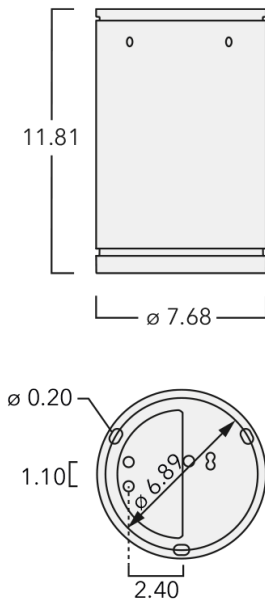

134-2260

we-ef

DAC140 TW LED TUNABLE WHITE

Specifications

Material description

Body	Marine-grade, all aluminium construction
Lens	Safety glass lens
Colors	 RAL9004 Black RAL9007 Grey Metallic RAL9016 White RAL8019 Dark Bronze
Gasket	Silicone CCG® Controlled Compression Gasket
Fasteners	PCS Polymer Coated Stainless Steel Hardware
Ingress protection	IP66
Impact resistance	IK07
Corrosion resistance	5CE

Electrical description

Driver / Ballast	DMX

Additional information

Lifetime	Ta=25°/40° L90B10 > 90000h
Listings	Contact WE-EF USA for ETL/UL certification status.

WE-EF LIGHTING USA, LLC

410-D Keystone Drive, 15086 Warrendale, PA 15086 - Phone: +1 724 742 0030
customersupport.usa@we-ef.com - <https://we-ef.com/us>
Subject to technical changes and errors. - Generated on 11/23/2024