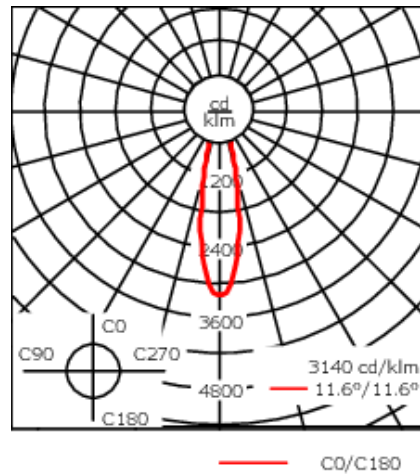

134-2260

we-ef

DAC140 TW LED TUNABLE WHITE

Specifications

Material description

Body	Marine-grade, all aluminium construction
Lens	Safety glass lens
Colors	 RAL9004 Black RAL9007 Grey Metallic RAL9016 White RAL8019 Dark Bronze
Gasket	Silicone CCG® Controlled Compression Gasket
Fasteners	PCS Polymer Coated Stainless Steel Hardware
Ingress protection	IP66
Impact resistance	IK07
Corrosion resistance	5CE

Electrical description

Driver / Ballast	DMX

Additional information

Lifetime	Ta=25°/40° L90B10 > 90000h
Listings	Contact WE-EF USA for ETL/UL certification status.

WE-EF LIGHTING USA, LLC

410-D Keystone Drive, 15086 Warrendale, PA 15086 - Phone: +1 724 742 0030
customersupport.usa@we-ef.com - <https://we-ef.com/us>
Subject to technical changes and errors. - Generated on 11/23/2024