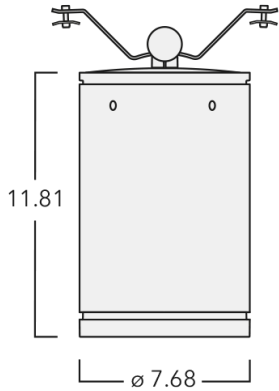

134-2290

we-ef

DAS140 TW LED TUNABLE WHITE

Specifications

Material description

Body	Marine-grade, die-cast aluminum alloy
Lens	Safety glass lens
Colors	 RAL9004 Black RAL9007 Grey Metallic RAL9016 White RAL8019 Dark Bronze
Gasket	Silicone CCG® Controlled Compression Gasket
Fasteners	PCS Polymer Coated Stainless Steel Hardware
Ingress protection	IP66
Impact resistance	IK07
Corrosion resistance	5CE
Windage	0.658 ft²

Electrical description

Driver / Ballast	DALI
Power factor	> 0.9

WE-EF LIGHTING USA, LLC

410-D Keystone Drive, 15086 Warrendale, PA 15086 - Phone: +1 724 742 0030

customersupport.usa@we-ef.com - <https://we-ef.com/us>

Subject to technical changes and errors. - Generated on 10/23/2024