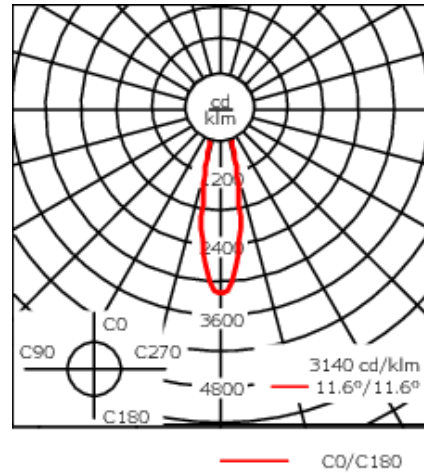

134-2290

we-ef

DAS140 TW LED TUNABLE WHITE

Specifications

Material description

Body	Marine-grade, die-cast aluminum alloy
Lens	Safety glass lens
Colors	 RAL9004 Black RAL9007 Grey Metallic RAL9016 White RAL8019 Dark Bronze
Gasket	Silicone CCG® Controlled Compression Gasket
Fasteners	PCS Polymer Coated Stainless Steel Hardware
Ingress protection	IP66
Impact resistance	IK07
Corrosion resistance	5CE
Windage	0.658 ft²

Electrical description

Driver / Ballast	DALI
Power factor	> 0.9

WE-EF LIGHTING USA, LLC

410-D Keystone Drive, 15086 Warrendale, PA 15086 - Phone: +1 724 742 0030

customersupport.usa@we-ef.com - <https://we-ef.com/us>

Subject to technical changes and errors. - Generated on 10/23/2024