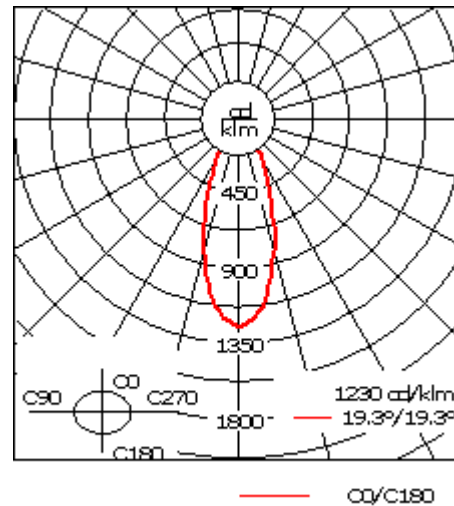

134-2318

DAS140-PM TW LED

we-ef

Specifications

Material description

Body	Marine-grade, all aluminium construction
Lens	Safety glass lens
Colours	RAL9004 Signal black RAL9006 White aluminium RAL9007 Grey aluminium RAL7016 Anthracite grey RAL9016 Traffic white
Gasket	Silicone CCG® Controlled Compression Gasket
Fasteners	PCS Polymer Coated Stainless Steel Hardware
Ingress protection	IP66
Impact resistance	IK07
Corrosion resistance	5CE

Electrical description

Driver / Ballast	DALI

Additional information

Energy efficiency class	C-D (Light source)

Fagerhult Lighting Ltd

33-34 Dolben Street, SE1 0UQ London, United Kingdom

<https://we-ef.com/uk>

Subject to technical changes and errors. - Generated on 23/10/2024