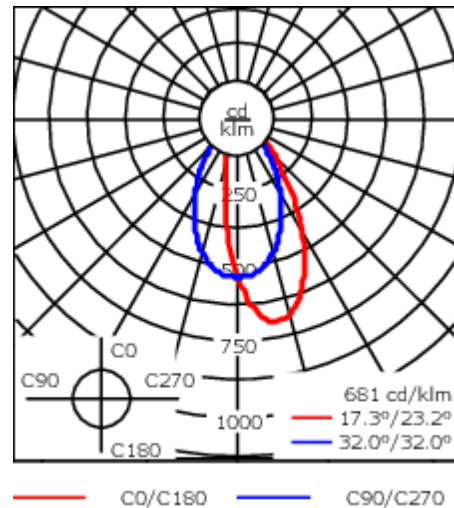

Spécifications

Description du matériel

Corps	Corps en fonte d'aluminium, visserie inox avec traitement PCS
Lentille	Verre de sécurité
Couleurs	Peinture poudre disponible avec 35 couleurs différents
Joint	Joint silicone CCG®
Visserie	PCS Inox avec recouvrement polymère
IP	IP66
IK	IK07
Protection contre la corrosion	5CE

Description électrique

Alimentation électrique	220-240V / 50-60 Hz with 0-10V dimming
Driver	Driver électronique séparé thermiquement

Informations complémentaires

Durée de vie	Ta=25° L90B10 > 90000h
Classe d'efficacité énergétique	C-D

WE-EF LUMIERE

ZAC de Chesnes Nord, 6 Rue de Brisson, CS80330, 38290 Satolas et Bonce - Téléphone: +33 4 74 99 14 44
info.france@we-ef.com - <https://we-ef.com/fr>

Sous réserve de modifications techniques et d'erreurs. - Généré le 23/11/2024