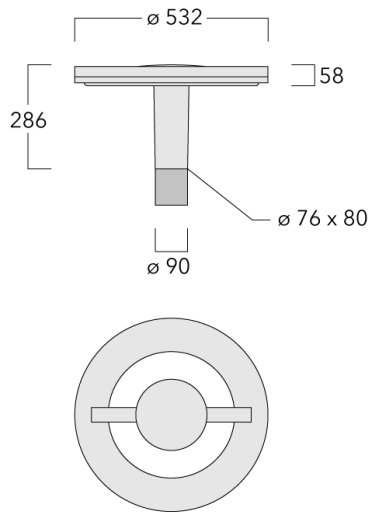

Description

IP66. Class I. Class II on request. IK08. Marine-grade, die-cast aluminium alloy. 5CE superior corrosion protection including PCS hardware. Silicone CCG® Controlled Compression Gasket. RFC® Reflection Free Contour main lens. Integral EC electronic converter in thermally separated compartment. DALI. CAD-optimised optics for superior illumination and glare control. OLC® One LED Concept. Factory installed LED circuit board. The luminaire is factory-sealed and does not need to be opened during installation.

Optional 2200 K version available. To be specified at time of ordering.

Weight	9.80 kg
Light distribution	controlled symmetric distribution [C50]
Light source	LED-24/24W / 350 mA - 3000 K
CRI	70
Power supply	EC
LEDs	24
Rated input power	26.5 W

Nominal Lumen (lm)

LED Lumen	180
Total Lumen	4320
T _j	85

Rated lumens (lm)

LED Lumen	169.9
Total Lumen	4077.1
T _a	25

Specifications

Material description

Body	Marine-grade, die-cast aluminium alloy
Lens	PMMA RFC® Reflection Free Contour technology
Colours	<ul style="list-style-type: none"> RAL9004 Signal black RAL9006 White aluminium RAL9007 Grey aluminium RAL7016 Anthracite grey RAL9016 Traffic white
Gasket	Silicone CCG® Controlled Compression Gasket
Fasteners	PCS Polymer Coated Stainless Steel Hardware
Ingress protection	IP66
Impact resistance	IK08
Corrosion resistance	5CE
Windage	0.16 m ²