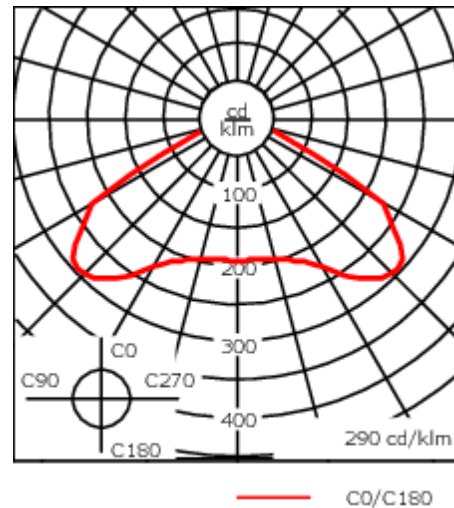

Optional 2200 K version available. To be specified at time of ordering.

Weight	9.80 kg
Light distribution	controlled symmetric distribution [C50]
Light source	LED-24/24W / 350 mA - 3000 K
CRI	70
Power supply	EC
LEDs	24
Rated input power	26.5 W

Nominal Lumen (lm)

LED Lumen	180
Total Lumen	4320
T _j	85

Rated lumens (lm)

LED Lumen	169.9
Total Lumen	4077.1
T _a	25

Specifications

Material description

Body	Marine-grade, die-cast aluminium alloy
Lens	PMMA RFC® Reflection Free Contour technology
Colours	<ul style="list-style-type: none"> RAL9004 Signal black RAL9006 White aluminium RAL9007 Grey aluminium RAL7016 Anthracite grey RAL9016 Traffic white
Gasket	Silicone CCG® Controlled Compression Gasket
Fasteners	PCS Polymer Coated Stainless Steel Hardware
Ingress protection	IP66
Impact resistance	IK08
Corrosion resistance	5CE
Windage	0.16 m ²