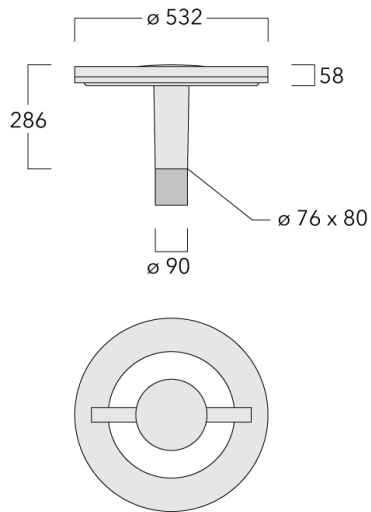

Optional 2200 K version available. To be specified at time of ordering.

Weight	9.80 kg
Light distribution	controlled symmetric distribution [C50]
Light source	LED-24/24W / 350 mA - 3000 K
CRI	70
Power supply	EC
LEDs	24
Rated input power	26.5 W

Nominal Lumen (lm)

LED Lumen	180
Total Lumen	4320
T _j	85

Rated lumens (lm)

LED Lumen	169.9
Total Lumen	4077.1
T _a	25

Specifications

Material description

Body	Marine-grade, die-cast aluminium alloy
Lens	PMMA RFC® Reflection Free Contour technology
Colours	<ul style="list-style-type: none"> RAL9004 Signal black RAL9006 White aluminium RAL9007 Grey aluminium RAL7016 Anthracite grey RAL9016 Traffic white
Gasket	Silicone CCG® Controlled Compression Gasket
Fasteners	PCS Polymer Coated Stainless Steel Hardware
Ingress protection	IP66
Impact resistance	IK08
Corrosion resistance	5CE
Windage	0.16 m ²